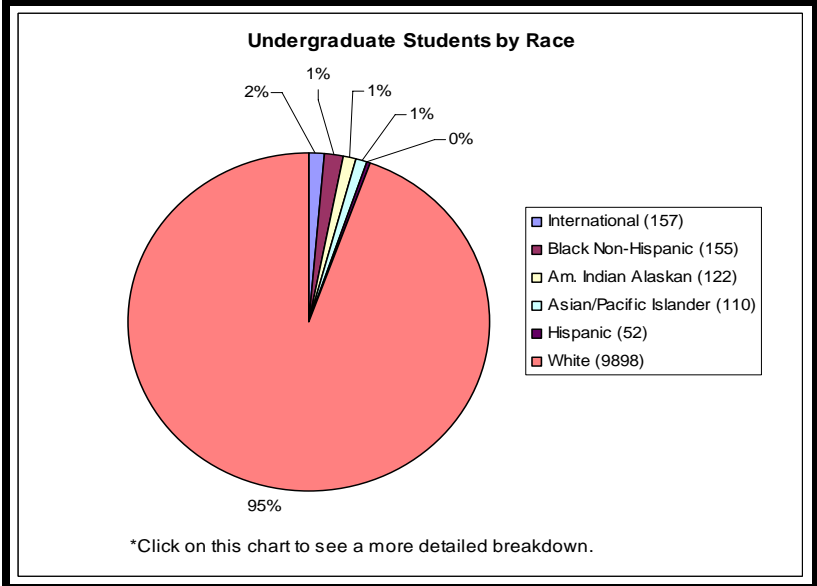

# NDSU Student Demographic Information Fall 2005

## NDSU Student Facts

- Of the 12,099 students at NDSU,.....
  - 29% are Freshman, 19% Sophomore, 16% Junior, 23% Senior, & 13% Grad. Students (6% of these are transfer students)
  - 82% are fulltime students (9,894) and 18% part-time students (2,205)
  - 1% are married, 92% are single, while 7% did not report
  - 84 are veterans, 11,294 are not veterans, while 721 did not report
  - 45 of the 50 U.S. States are represented. The only 5 States not represented at NDSU are Delaware, Georgia, New Hampshire, Vermont, & West Virginia.
  - The international students are from Australia, Canada, China, Denmark, Finland, France, Germany, Haiti, India, Japan, Kenya, Malaysia, Mexico, Moldova, Morocco, Nepal, Netherlands, Nigeria, Peru, Russian Fd., South Korea, Spain, Sri Lanka, Tanzania, Ukraine.