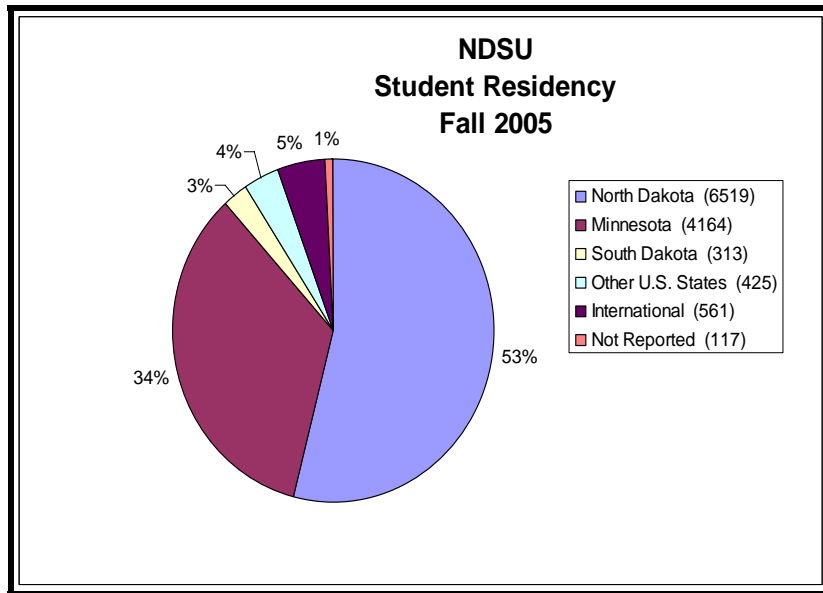

# NDSU Student Demographic Information Fall 2005

## NDSU Student Facts

- Of the 12,099 students at NDSU,.....
  - 29% are Freshman, 19% Sophomore, 16% Junior, 23% Senior, & 13% Grad. Students (6% of these are transfer students)
  - 82% are fulltime students (9,894) and 18% part-time students (2,205)
  - 1% are married, 92% are single, while 7% did not report
  - 84 are veterans, 11,294 are not veterans, while 721 did not report
  - 45 of the 50 U.S. States are represented. The only 5 States not represented at NDSU are Delaware, Georgia, New Hampshire, Vermont, & West Virginia.
  - The international students are from Australia, Canada, China, Denmark, Finland, France, Germany, Haiti, India, Japan, Kenya, Malaysia, Mexico, Moldova, Morocco, Nepal, Netherlands, Nigeria, Peru, Russian Fd., South Korea, Spain, Sri Lanka, Tanzania, Ukraine.