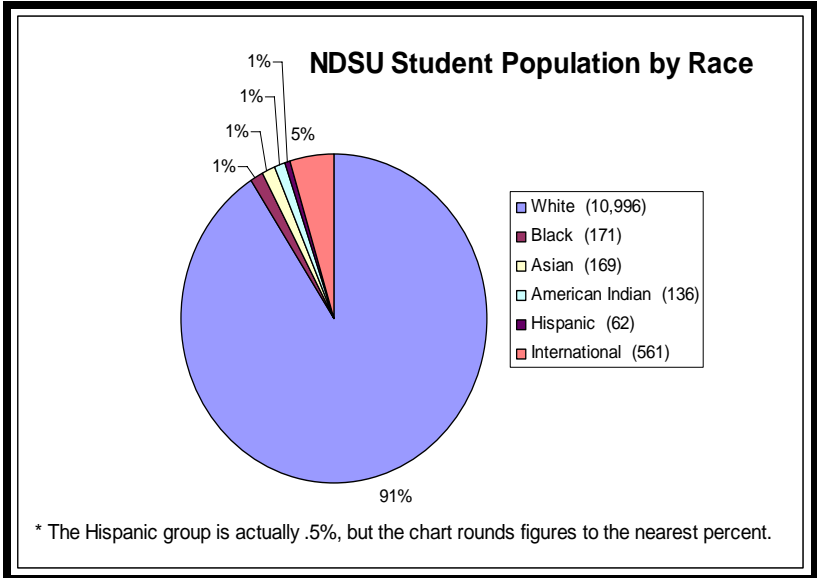

# NDSU Student Demographic Information Fall 2005

## NDSU Student Facts

- Of the 12,099 students at NDSU,.....
  - 29% are Freshman, 19% Sophomore, 16% Junior, 23% Senior, & 13% Grad. Students (6% of these are transfer students)
  - 82% are fulltime students (9,894) and 18% part-time students (2,205)
  - 1% are married, 92% are single, while 7% did not report
  - 84 are veterans, 11,294 are not veterans, while 721 did not report
  - 45 of the 50 U.S. States are represented. The only 5 States not represented at NDSU are Delaware, Georgia, New Hampshire, Vermont, & West Virginia.
  - The international students are from Australia, Canada, China, Denmark, Finland, France, Germany, Haiti, India, Japan, Kenya, Malaysia, Mexico, Moldova, Morocco, Nepal, Netherlands, Nigeria, Peru, Russian Fd., South Korea, Spain, Sri Lanka, Tanzania, Ukraine.