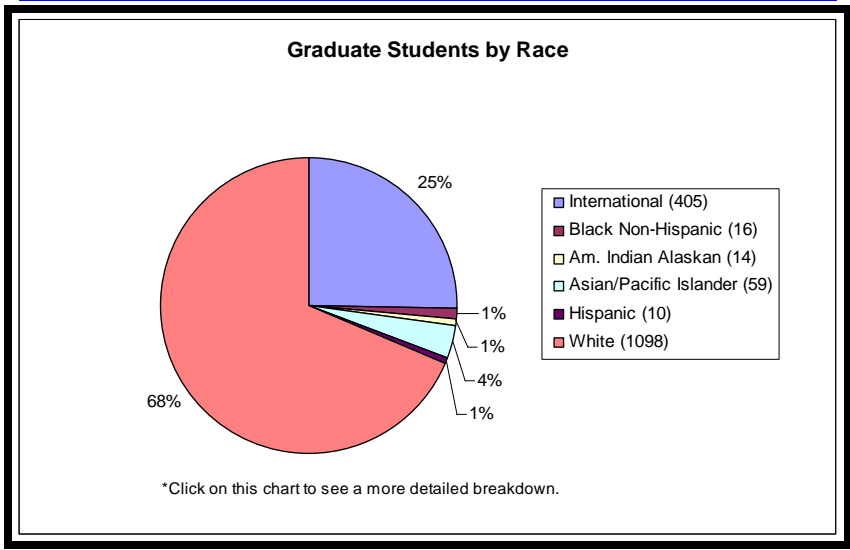

# NDSU Student Demographic Information Fall 2005

## NDSU Student Facts

- Of the 12,099 students at NDSU,.....
  - 29% are Freshman, 19% Sophomore, 16% Junior, 23% Senior, & 13% Grad. Students (6% of these are transfer students)
  - 82% are fulltime students (9,894) and 18% part-time students (2,205)
  - 1% are married, 92% are single, while 7% did not report
  - 84 are veterans, 11,294 are not veterans, while 721 did not report
  - 45 of the 50 U.S. States are represented. The only 5 States not represented at NDSU are Delaware, Georgia, New Hampshire, Vermont, & West Virginia.
  - The international students are from Australia, Canada, China, Denmark, Finland, France, Germany, Haiti, India, Japan, Kenya, Malaysia, Mexico, Moldova, Morocco, Nepal, Netherlands, Nigeria, Peru, Russian Fd., South Korea, Spain, Sri Lanka, Tanzania, Ukraine.