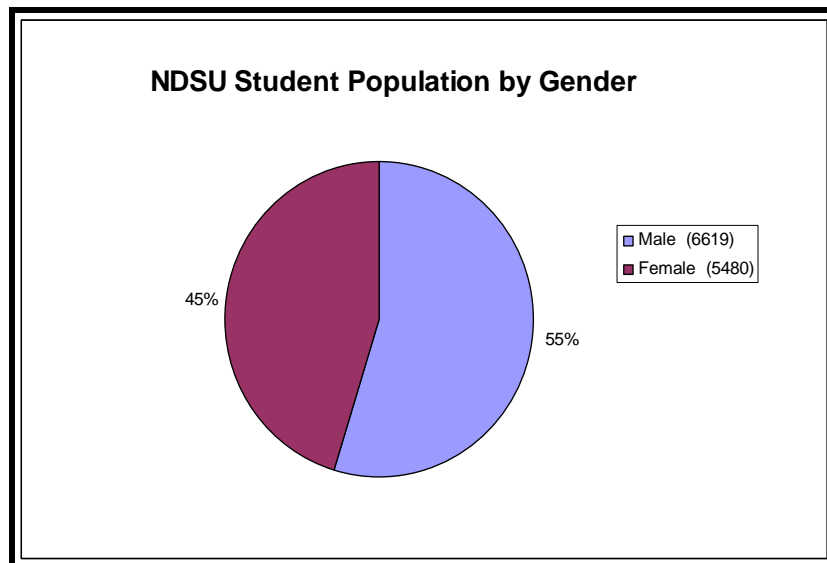

# NDSU Student Demographic Information Fall 2005

## NDSU Student Facts

- Of the 12,099 students at NDSU,.....
  - 29% are Freshman, 19% Sophomore, 16% Junior, 23% Senior, & 13% Grad. Students (6% of these are transfer students)
  - 82% are fulltime students (9,894) and 18% part-time students (2,205)
  - 1% are married, 92% are single, while 7% did not report
  - 84 are veterans, 11,294 are not veterans, while 721 did not report
  - 45 of the 50 U.S. States are represented. The only 5 States not represented at NDSU are Delaware, Georgia, New Hampshire, Vermont, & West Virginia.
  - The international students are from Australia, Canada, China, Denmark, Finland, France, Germany, Haiti, India, Japan, Kenya, Malaysia, Mexico, Moldova, Morocco, Nepal, Netherlands, Nigeria, Peru, Russian Fd., South Korea, Spain, Sri Lanka, Tanzania, Ukraine.