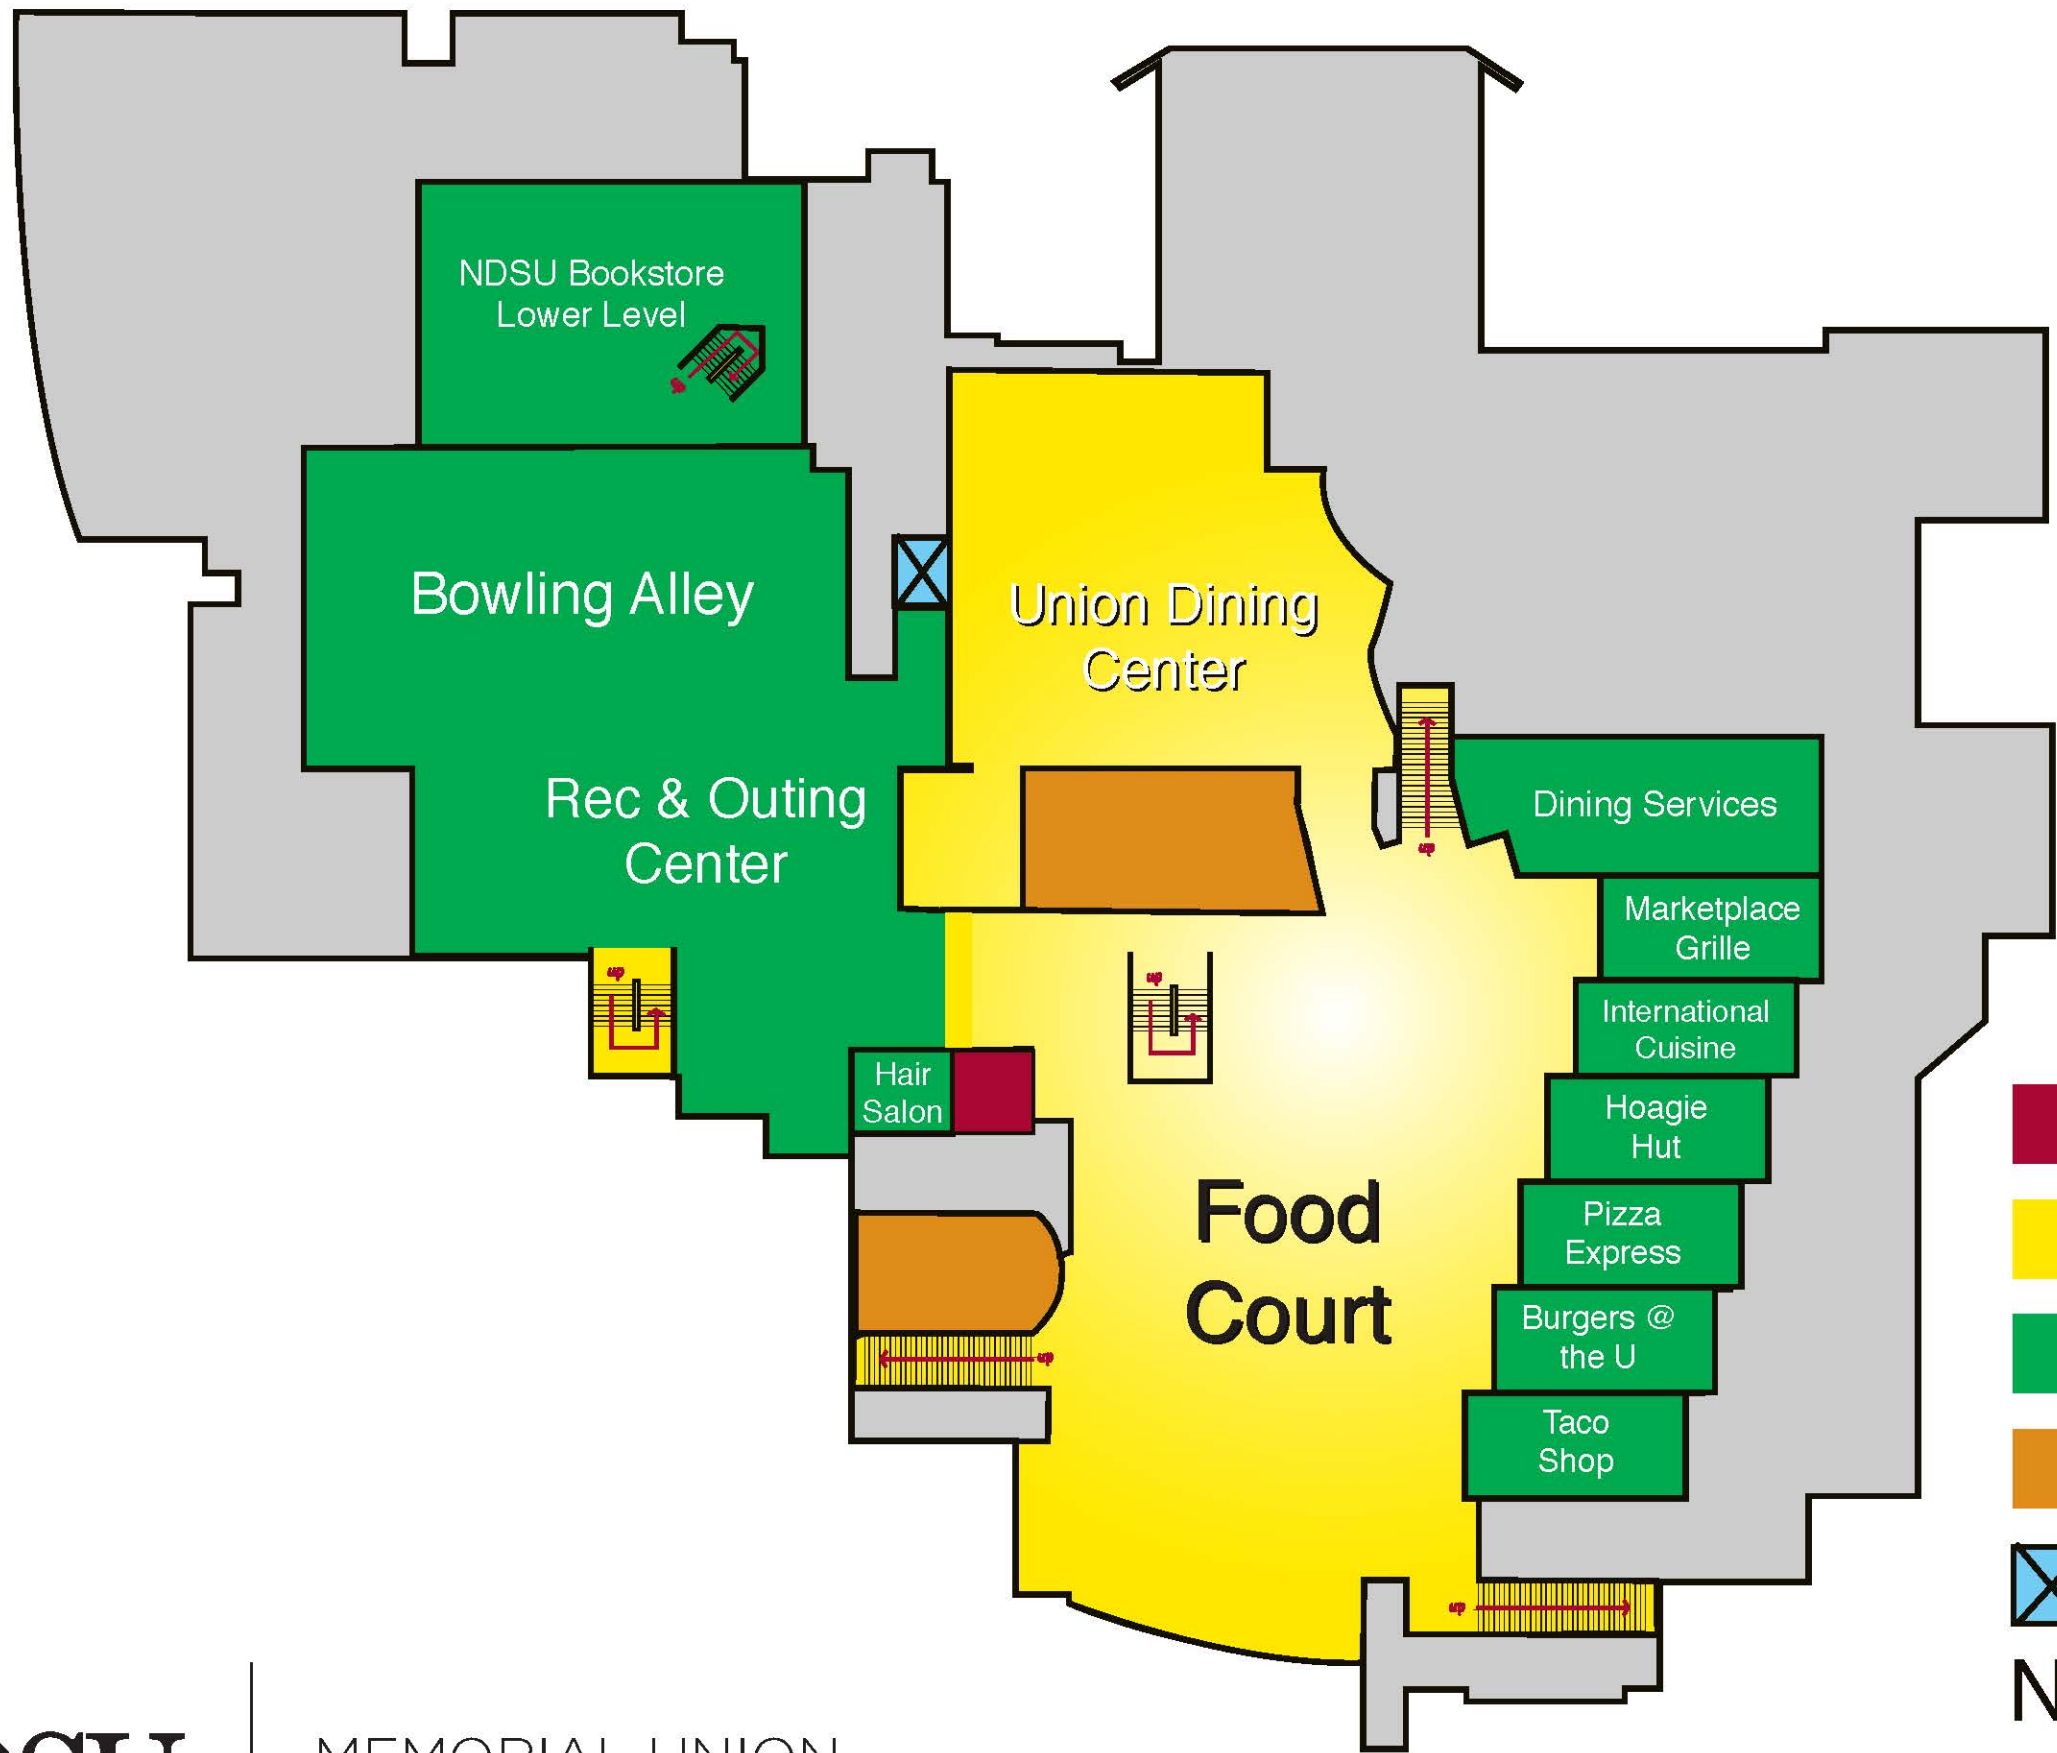

WEST ENTRY

Rooms used for
RRV-ASABE
Conference:
Meadow/Lark
Prairie/Rose
Arikara/Hidatsa

- Meeting Rooms
- Common Areas
- Offices/Service Areas
- Restrooms
- Elevator
- North →

LOWER LEVEL

- Meeting Rooms
- Common Areas
- Offices/Service Areas
- Restrooms
- Elevator
- North →