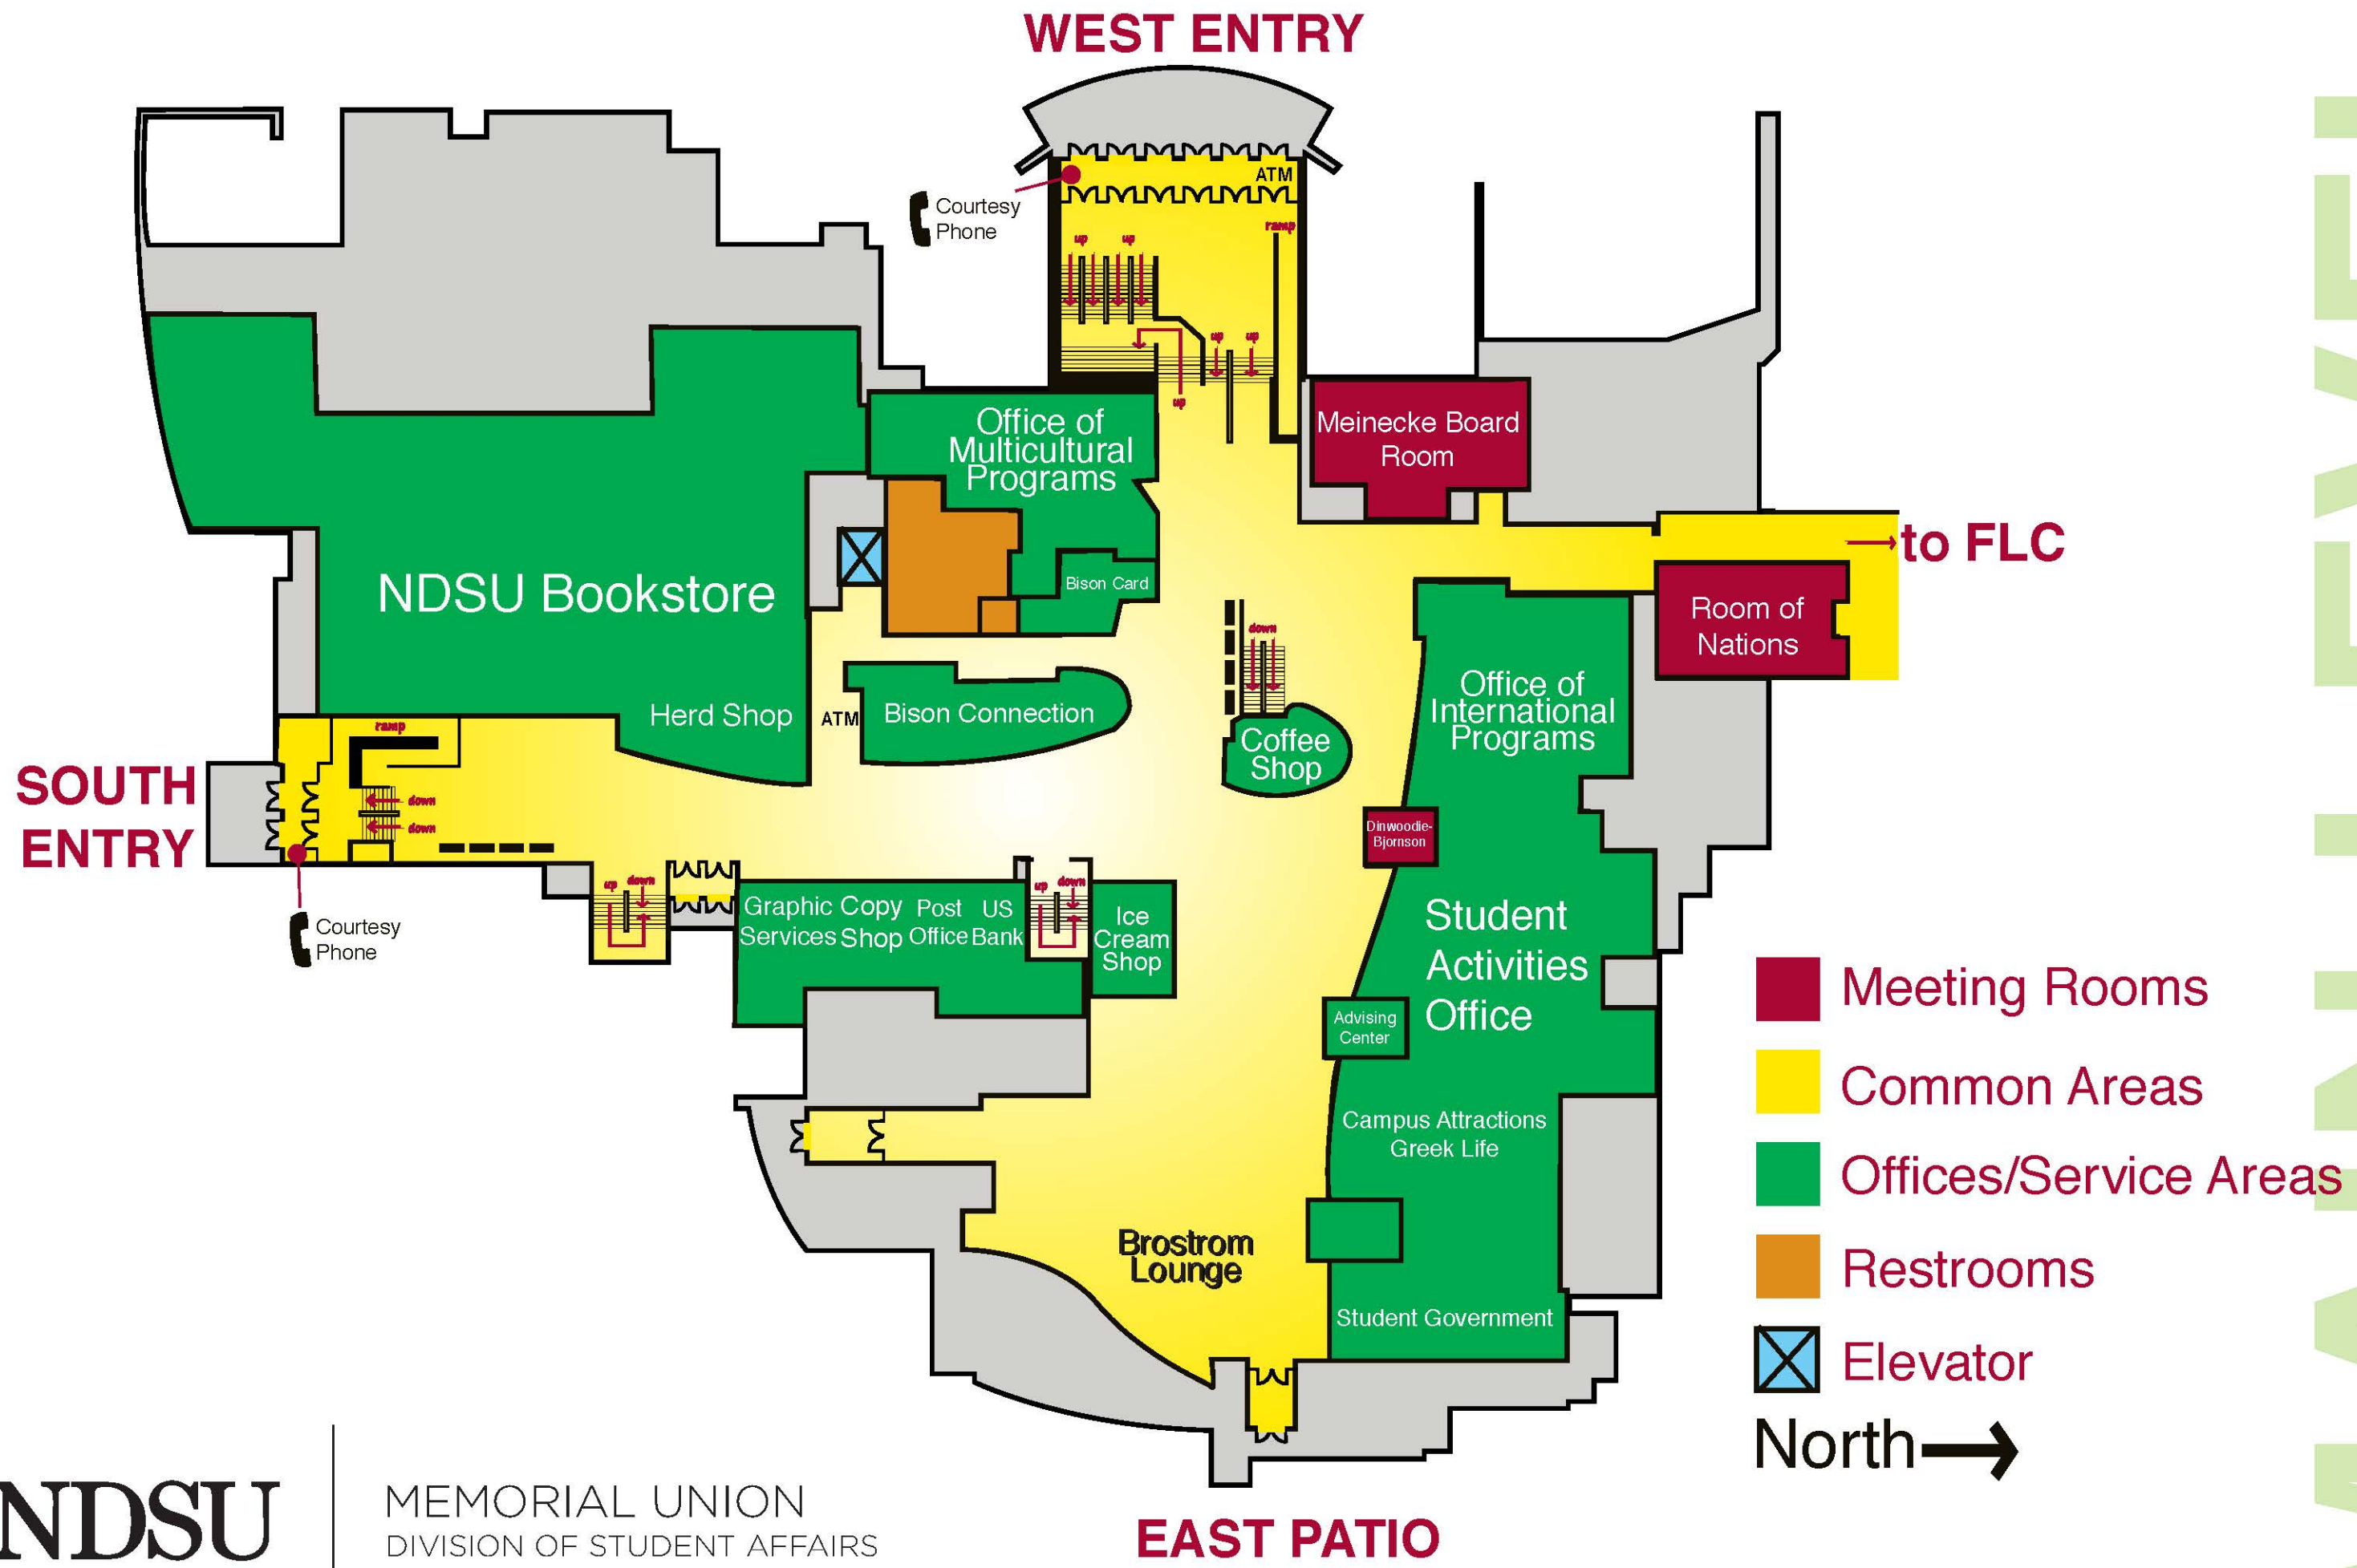

WEST ENTRY

Rooms used for
RRV-ASABE
Conference:
Meadow/Lark
Prairie/Rose
Arikara/Hidatsa

- Meeting Rooms
- Common Areas
- Offices/Service Areas
- Restrooms
- Elevator
- North →

LOWER LEVEL

- Meeting Rooms
- Common Areas
- Offices/Service Areas
- Restrooms
- Elevator
- North →