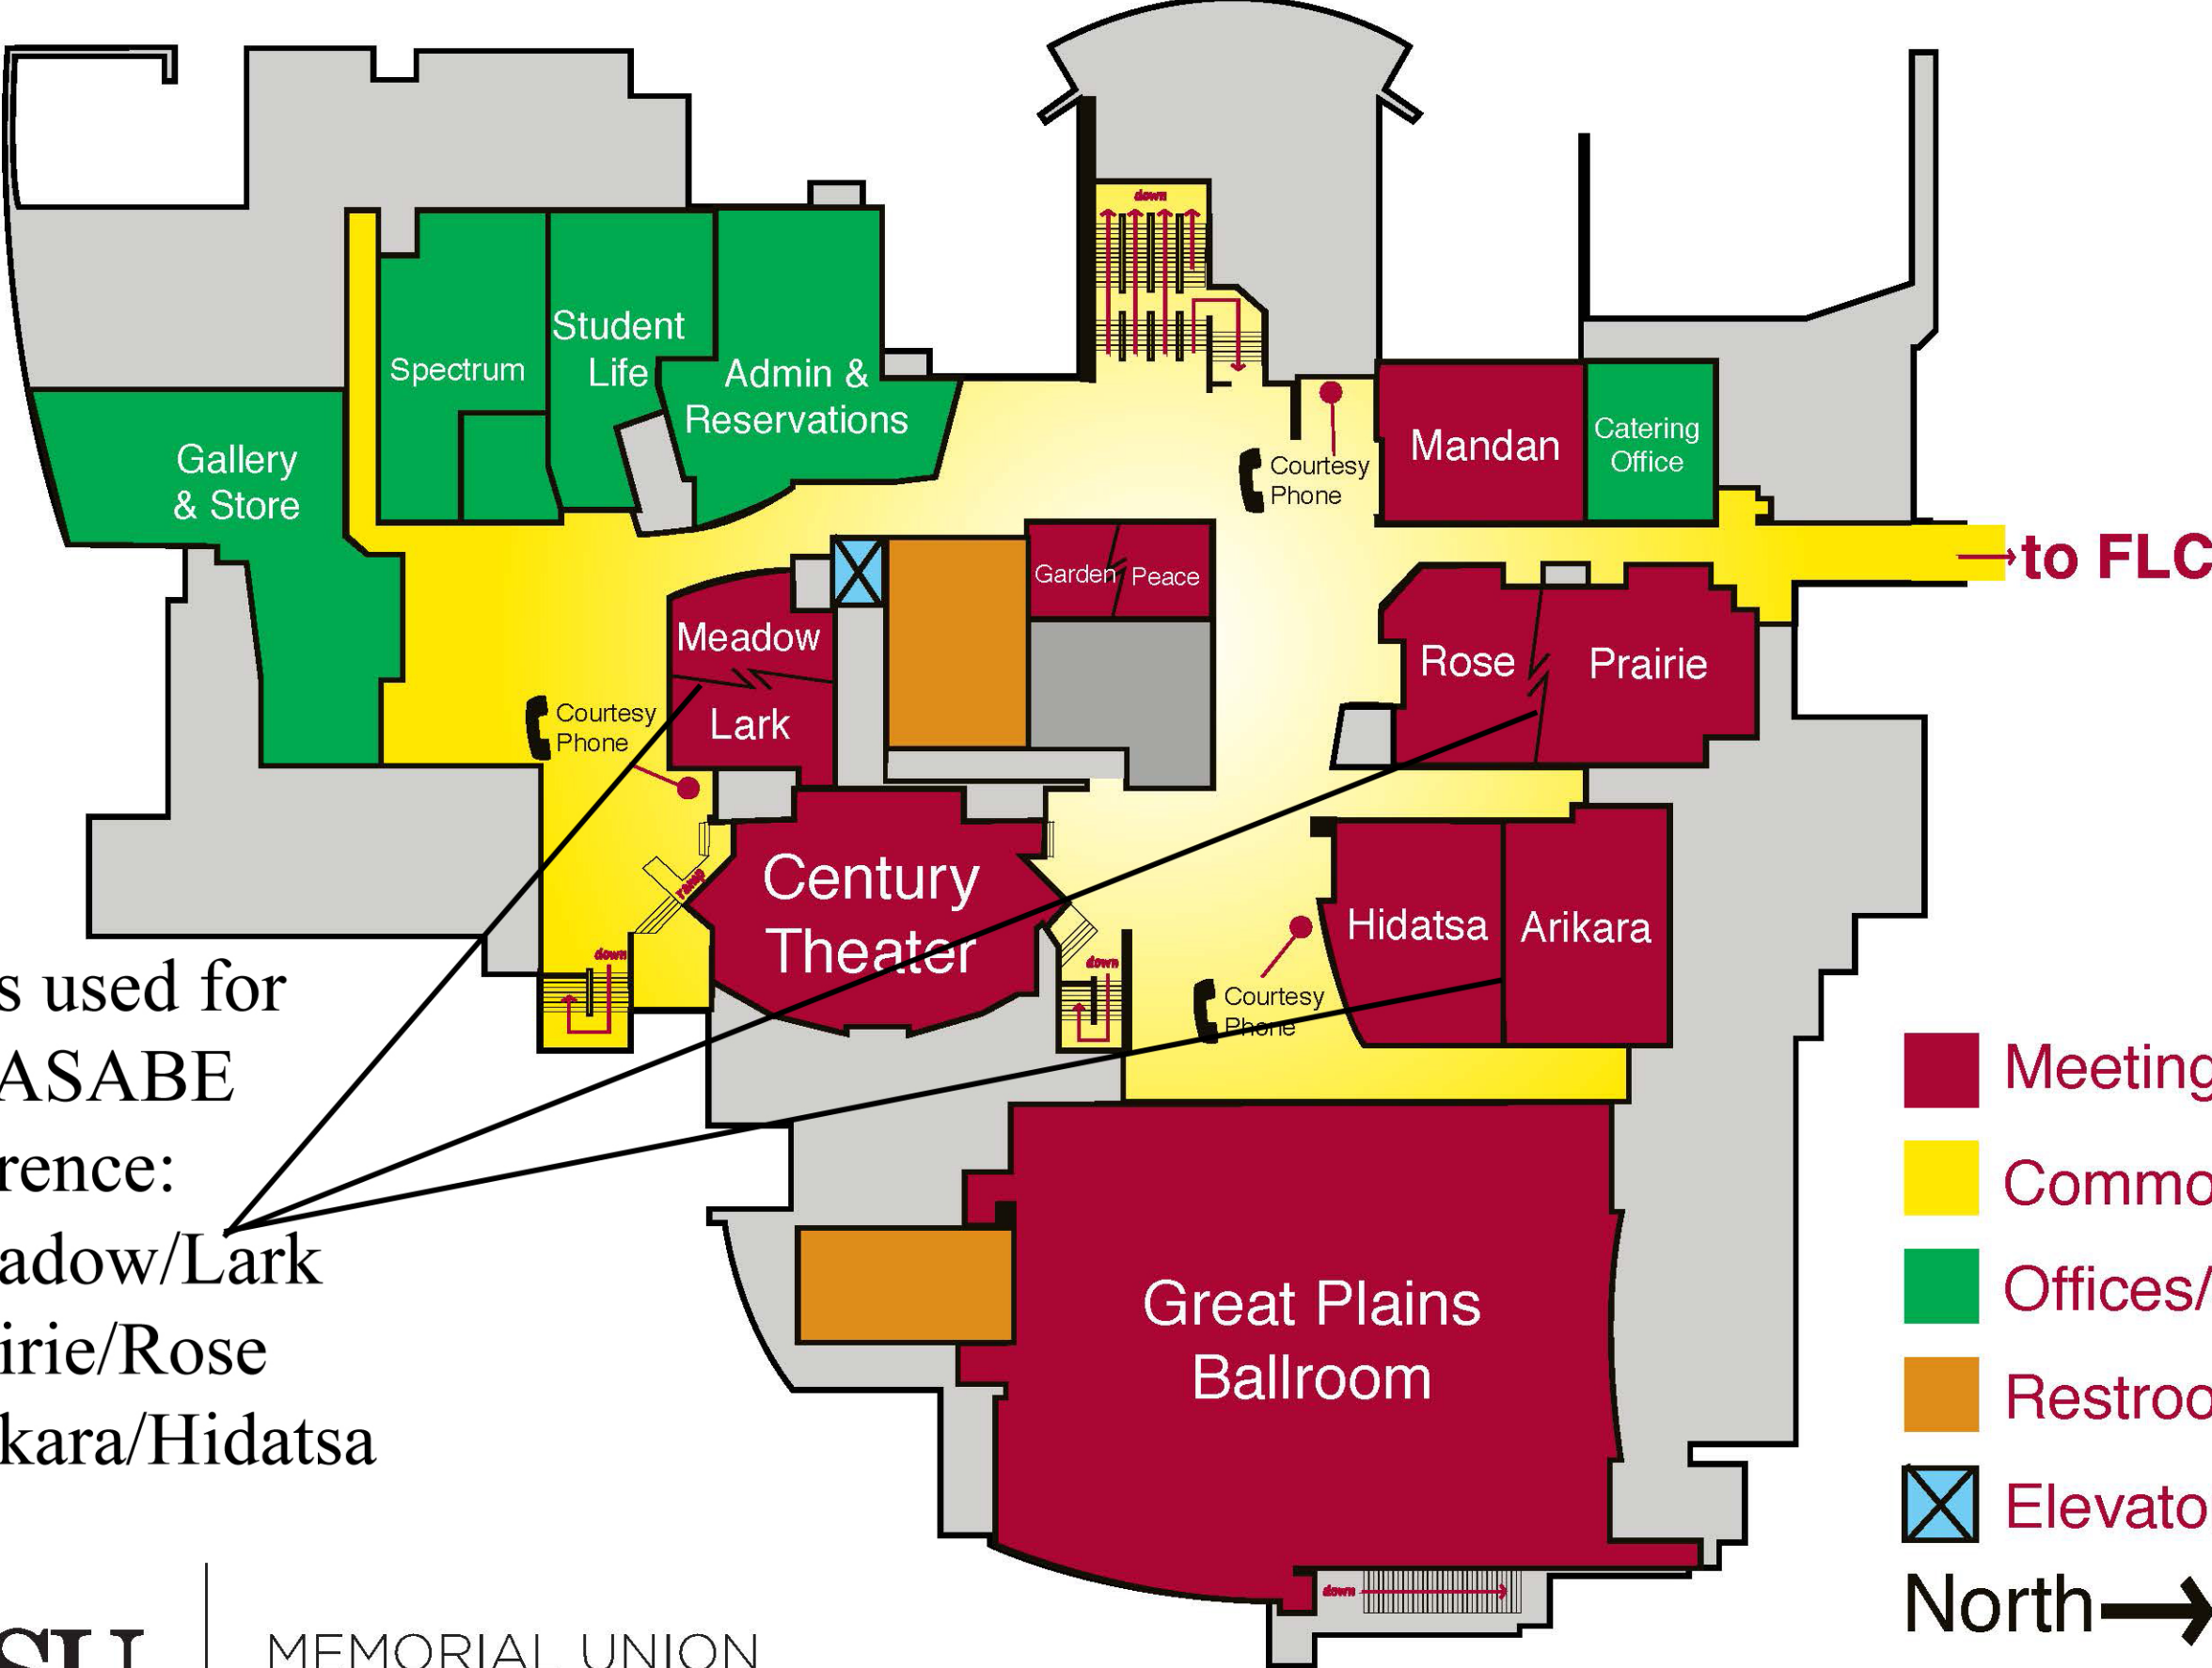

WEST ENTRY

Rooms used for
RRV-ASABE
Conference:
Meadow/Lark
Prairie/Rose
Arikara/Hidatsa

- Meeting Rooms
- Common Areas
- Offices/Service Areas
- Restrooms
- Elevator
- North →

LOWER LEVEL

- Meeting Rooms
- Common Areas
- Offices/Service Areas
- Restrooms
- Elevator
- North →