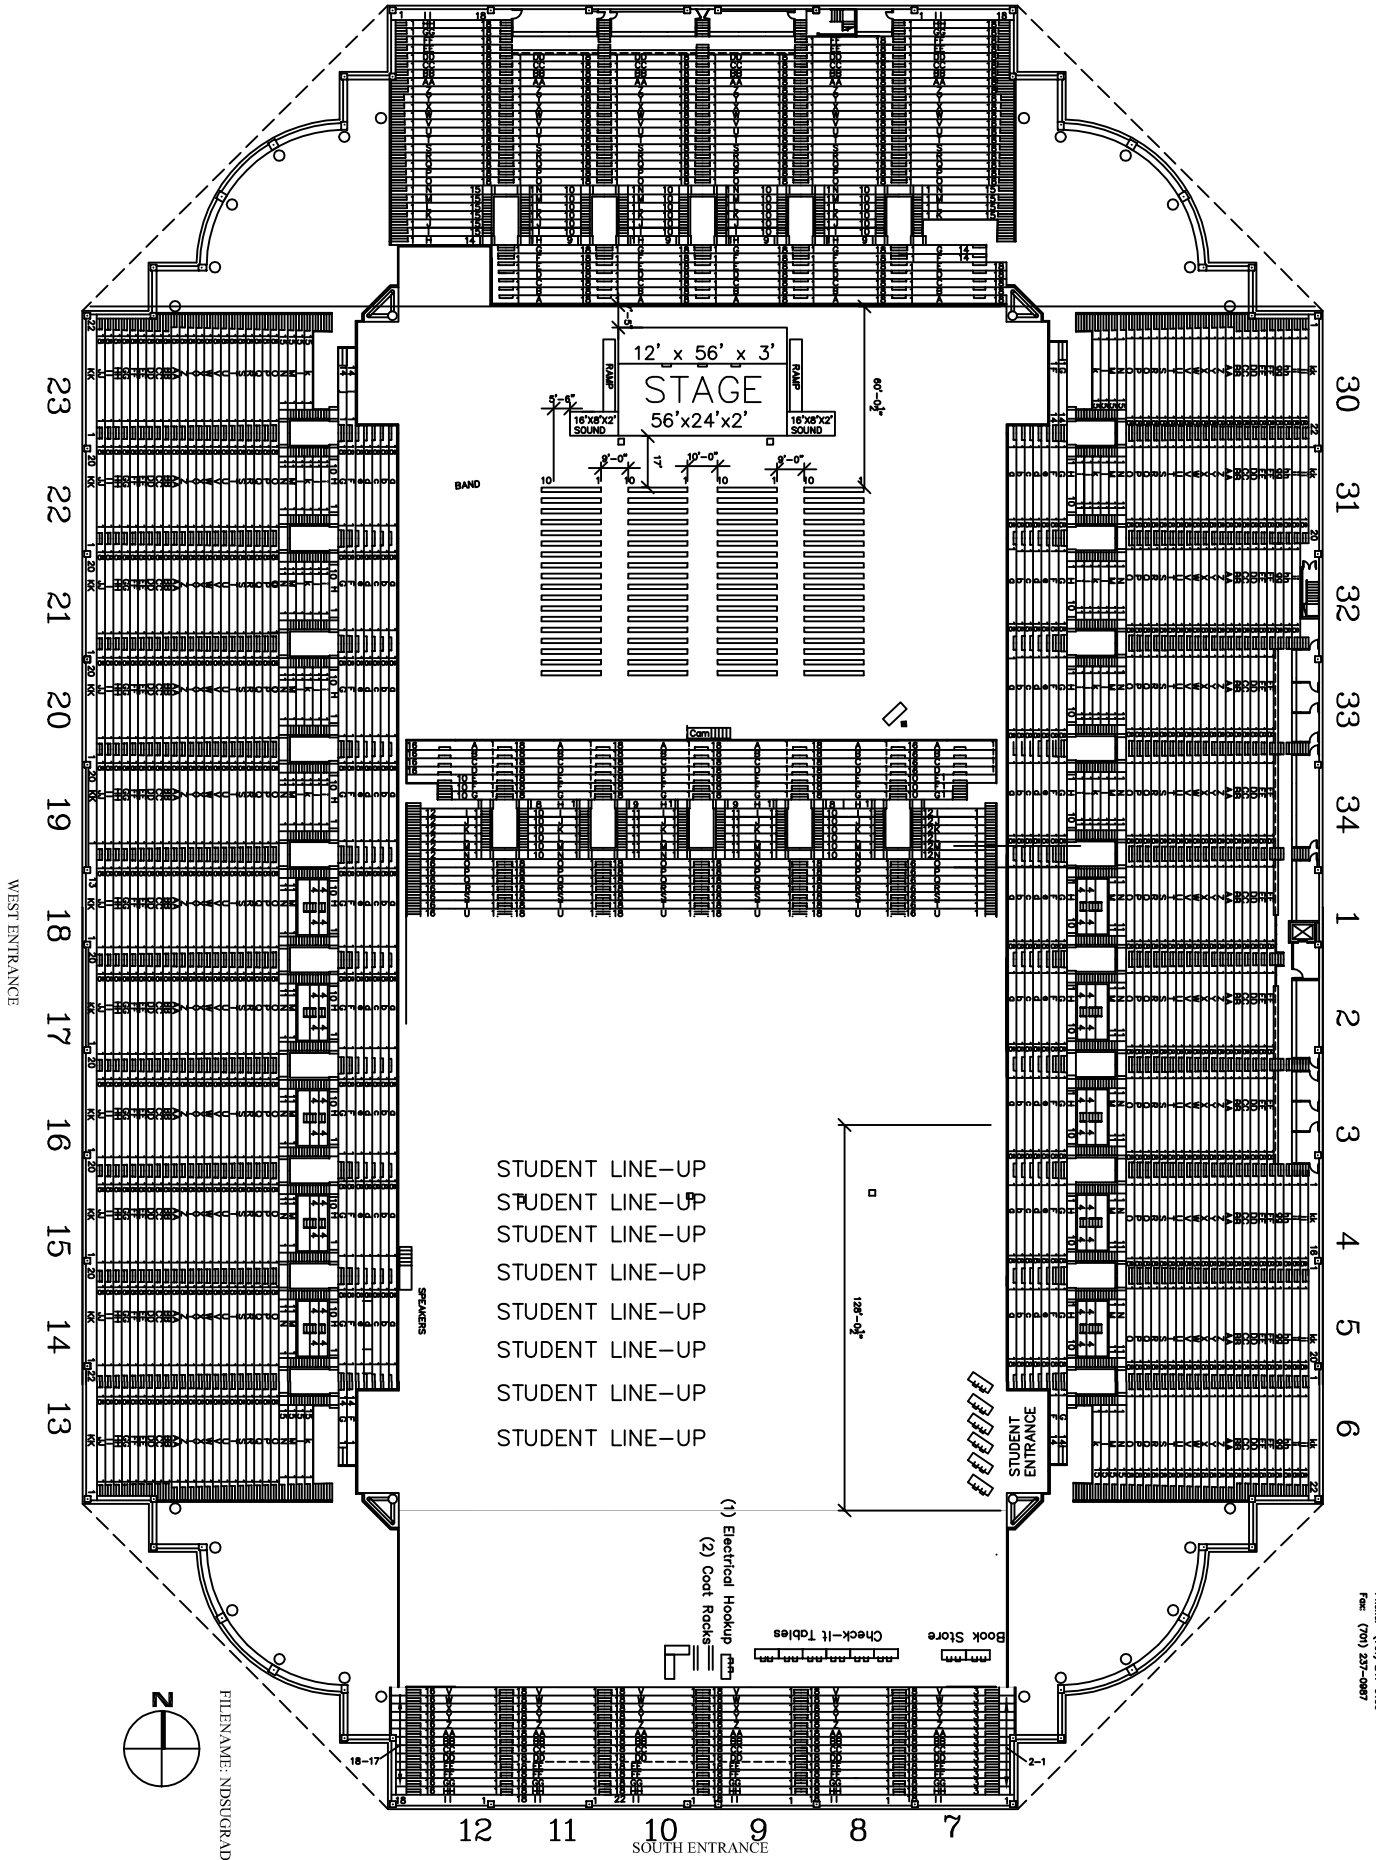

NDSU WINTER COMMENCEMENT 2008 Candidate Seating Chart

Commencement Stage and Seating configuration at NORTH end of Fargodome

(See page two for complete Fargodome seating chart)

NORTH ENTRANCE

24 25 26 27 28 29