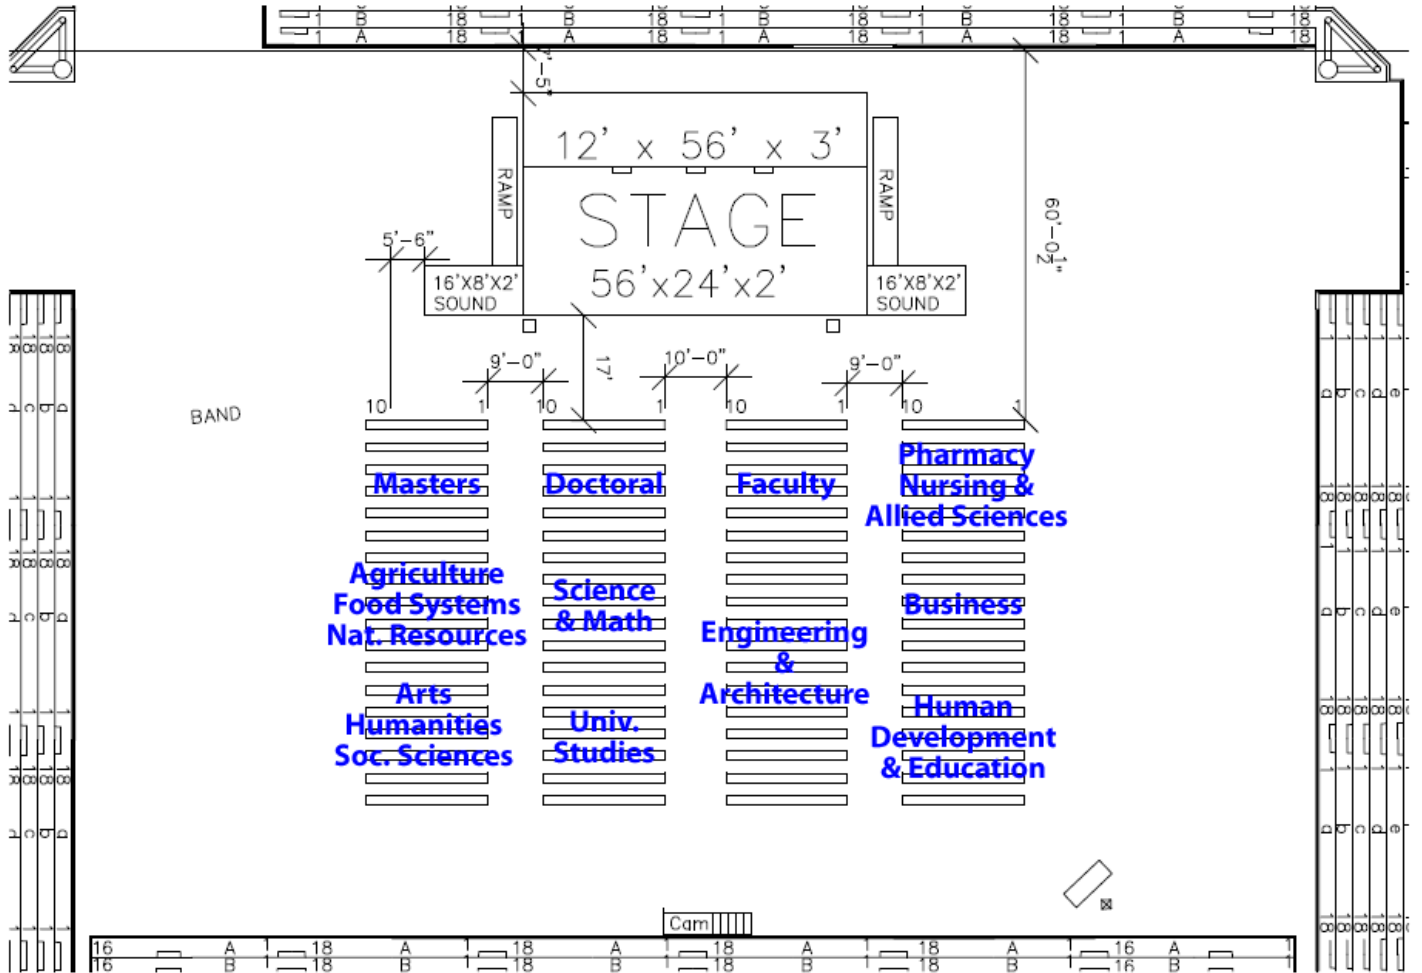

NDSU WINTER COMMENCEMENT 2008 Candidate Seating Chart

Commencement Stage and Seating configuration at NORTH end of Fargodome

(See page two for complete Fargodome seating chart)

NORTH ENTRANCE

24 25 26 27 28 29