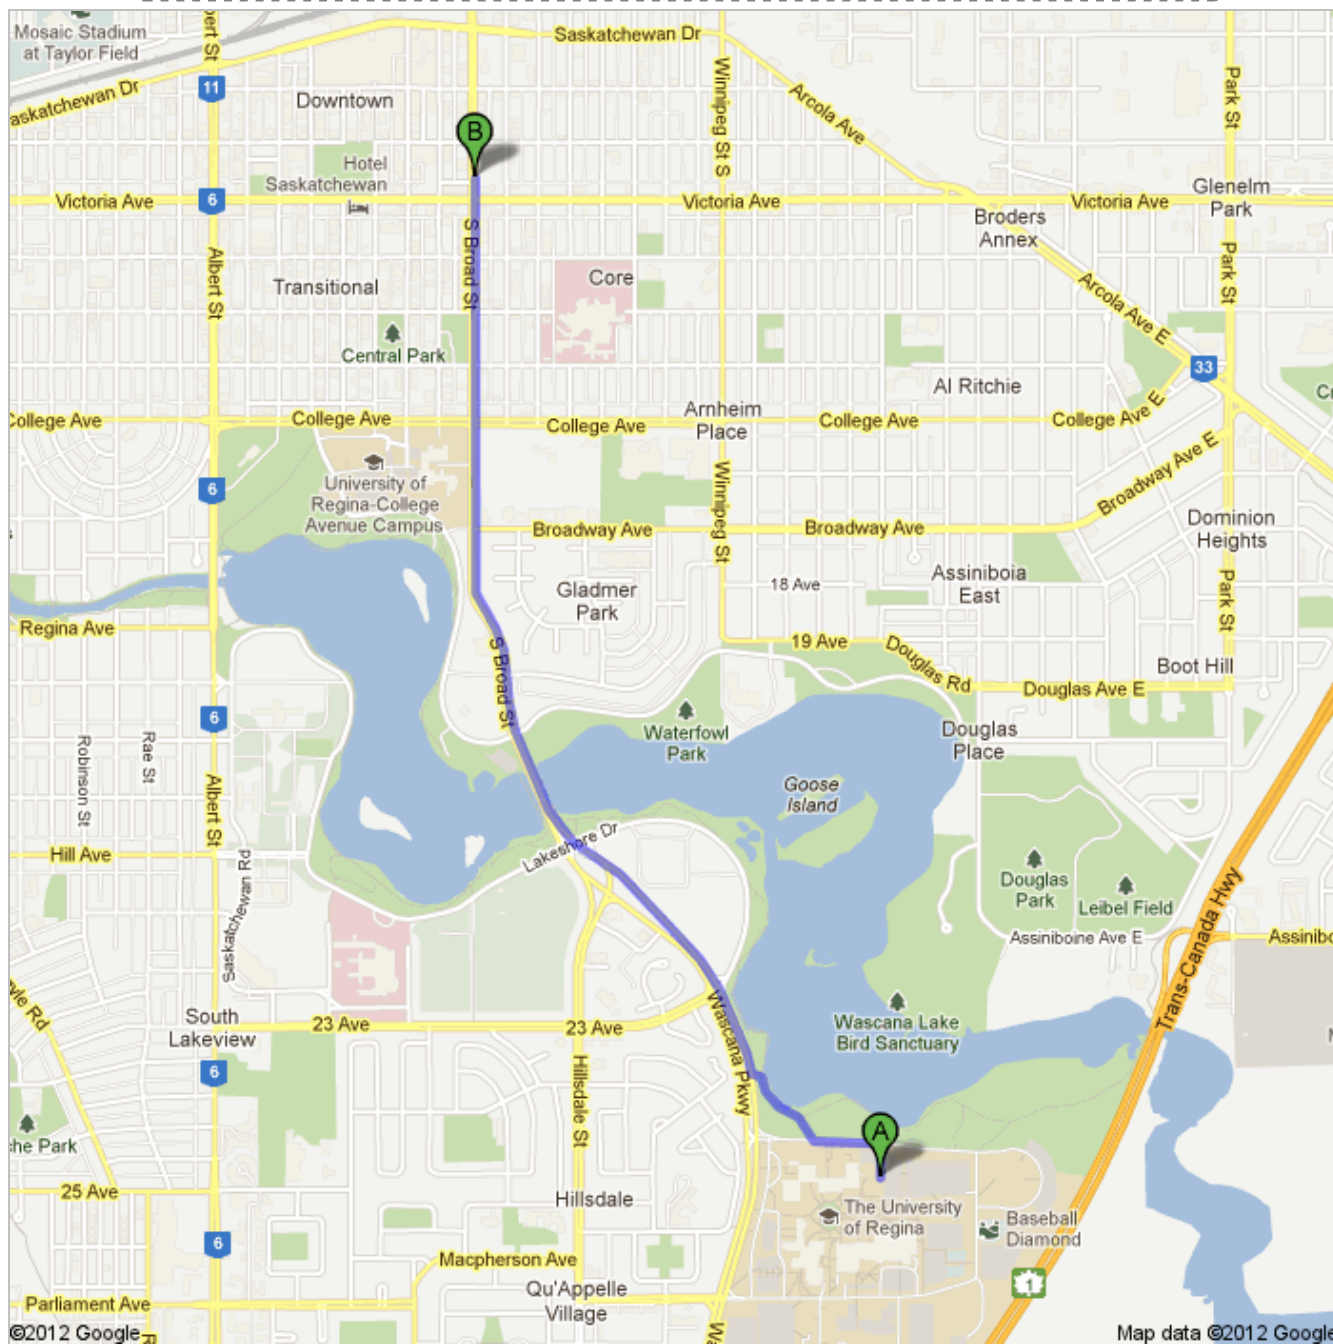

Bus

Friday June 1 & Monday June 4

Bus #3 (Sherwood Estates) departs University of Regina (Riddell Centre) at:
7:28, 7:48, 8:08, 8:23, 8:48, 9:08, 9:48 and every half hour thereafter

Bus #3 (University) departs Broad & Victoria southbound to the UofR at:
Every 15 or 20 minutes from 4pm to 5pm, and every 30 minutes from
6:15pm to 9:15pm, and every 60 minutes thereafter

Saturday June 2

Bus #3 (Sherwood Estates) departs University of Regina (Riddell Centre) at:
7:18, 7:48, 8:18, 8:23, 8:48, 9:18, 9:48 and every half hour thereafter

Bus #3 (University) departs Broad & Victoria southbound to the UofR at:
Every 30 minutes during the day until 9:15pm, and every 60 minutes
thereafter

For real time information on where the busses are, see: <http://transitlive.com/>
For detailed schedule information, see: <http://www.regina.ca/residents/transit-services/>

Directions to Regina Inn Hotel and Conference Center

1975 South Broad Street, Regina, SK S4P 1Y2 - (306) 525-6767

3.8 km – about 47 mins

Walking directions are in beta.

Use caution – This route may be missing sidewalks or pedestrian paths.

A **University of Regina-Main Campus**
Regina, SK