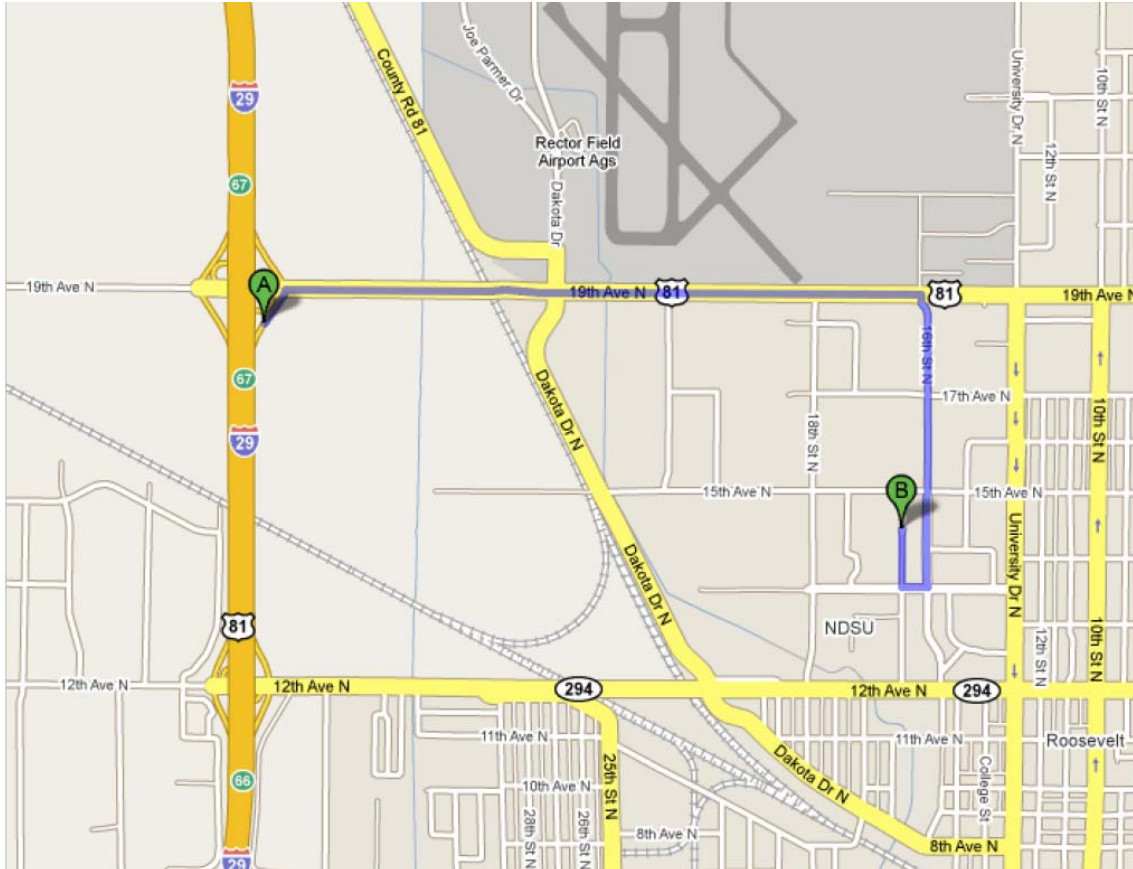

Driving Directions

from I-29 Exit 67, 19th Avenue North, Eastbound to NDSU Pavék Hall

There is quite some construction going on at the NDSU Campus and we would therefore recommend this route from Exit 67 of I29.

- | | | |
|--|--------------|-----------------|
| 1. East on 19th Avenue North | go 1.6 miles | total 1.6 miles |
| 2. Turn right at 16th Street North | go 0.3 miles | total 2.0 miles |
| 3. Continue on Albrecht Blvd | go 0.5 miles | total 2.4 miles |
| 4. Turn right at Centennial Blvd | go 335 ft | total 2.5 miles |
| 5. Turn right at Bolley Dr. | go 0.1 miles | total 2.7 miles |
| 6. Pavék Hall (9 story building will be on your left) | | |