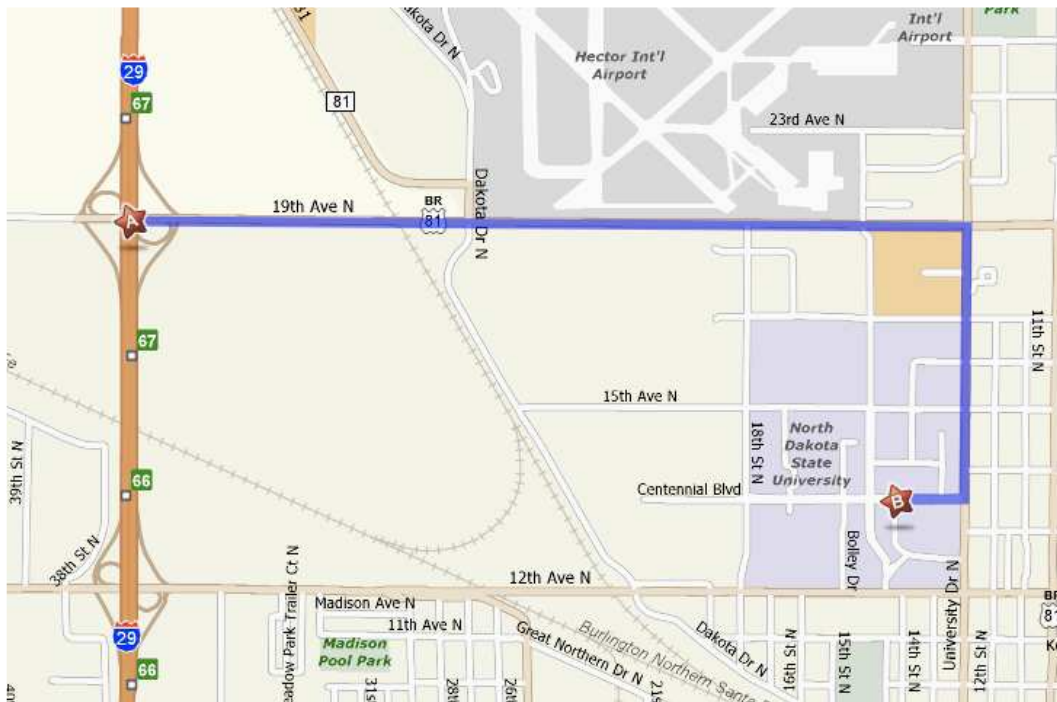

## Welcoming Luncheon Information

**Date:**

Monday, July 6<sup>th</sup> 12:00-1:30 p.m.

**Location:**

NDSU Memorial Union  
Administration Ave. & Centennial Blvd., Fargo, North Dakota

*Meadow Lark room (2<sup>nd</sup> floor, Southwest side of the building, close to the elevator)*

**Directions:**

There is quite a bit of construction taking place around NDSU this summer, so we would therefore recommend this route from Exit 67 of I29:

1. **East** on **19<sup>th</sup> AVENUE NORTH** 2.0 miles
2. Turn **Right** onto **UNIVERSITY DR N** 0.7 miles
3. Turn **Right** onto **CENTENNIAL BLVD** 0.2 miles
4. Turn **Right** onto **ADMINISTRATION AVE**

There are two locations for parking close to Memorial Union that are visible on the attached NDSU campus map. First, the South Union Lot is just outside the south entrance of the building. Also, the Visitors Lot E is just Northwest of the Union (again visible on the campus map). The directions mentioned above will take you to the South Union Lot. There are signs posted on campus to direct you to the Visitors Lot E. *Please note that both of these lots are electronic metered lots that require a credit card or exact change.*

**Directions:**

- 1. **East** on **19<sup>th</sup> AVENUE NORTH** 2.0 mi
- 2. Turn **Right** onto **UNIVERSITY DR N** 0.7 miles
- 3. Turn **Left** into the NDSU Alumni Center parking lot at 1241 North University Drive