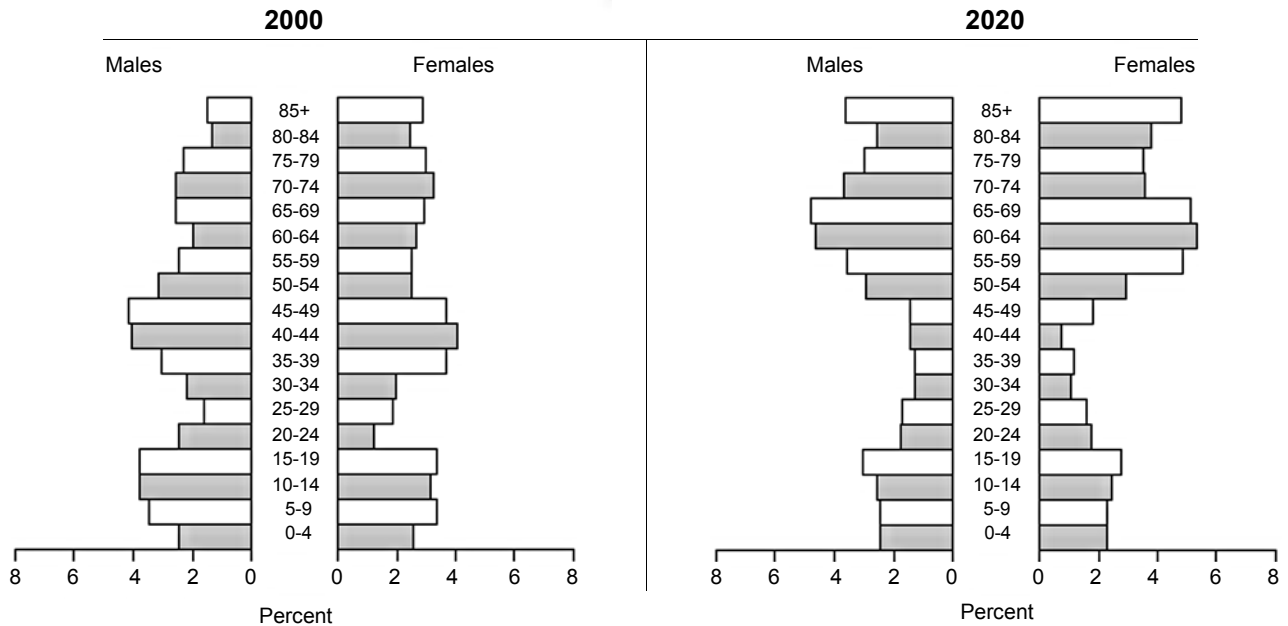

Population Pyramids for Eddy County

Table 2. Population Projections by Age and Gender, 2005, 2010, 2015, and 2020: Eddy County

Age	2005			2010			2015			2020		
	Total	Male	Female	Total	Male	Female	Total	Male	Female	Total	Male	Female
0 to 4	137	71	66	119	61	58	115	60	55	117	61	56
5 to 9	141	69	72	139	72	67	121	62	59	117	61	56
10 to 14	191	97	94	143	70	73	141	73	68	123	63	60
15 to 19	195	107	88	195	100	95	146	72	74	143	75	68
20 to 24	119	63	56	117	64	53	117	60	57	87	43	44
25 to 29	72	48	24	83	44	39	82	45	37	82	42	40
30 to 34	67	31	36	51	34	17	58	31	27	58	32	26
35 to 39	121	62	59	71	32	39	53	35	18	61	32	29
40 to 44	195	87	108	127	64	63	75	33	42	55	36	19
45 to 49	238	118	120	208	92	116	135	68	67	80	35	45
50 to 54	229	120	109	253	125	128	221	97	124	144	72	72
55 to 59	145	79	66	215	109	106	238	114	124	208	88	120
60 to 64	127	61	66	150	79	71	221	109	112	246	114	132
65 to 69	130	54	76	141	66	75	165	86	79	244	118	126
70 to 74	153	70	83	143	58	85	154	70	84	179	91	88
75 to 79	152	67	85	160	74	86	150	61	89	161	74	87
80 to 84	138	59	79	158	69	89	167	76	91	157	63	94
85 plus	119	41	78	160	63	97	191	78	113	208	89	119
Total	2,669	1,304	1,365	2,633	1,276	1,357	2,550	1,230	1,320	2,470	1,189	1,281