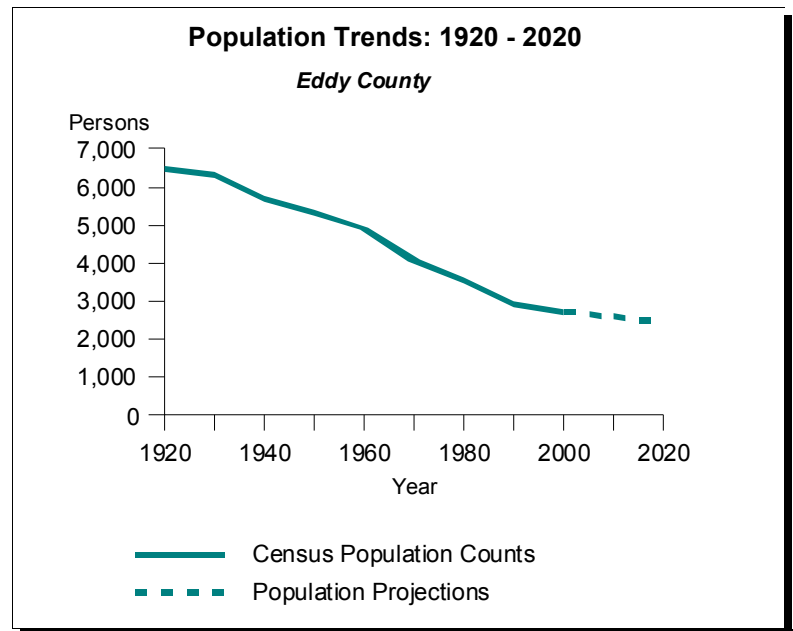

# Eddy County

## County Quick Facts

- County Seat : **New Rockford**
- State Population Rank, 2000 : **39**
- Median Age in Years, 2000 : **43.8**
- Persons Per Square Mile, 2000 : **4.4**

**Table 1. Census Population Counts by Age and Gender, 1980, 1990 and 2000: Eddy County**

Age	1980			1990			2000		
	Total	Male	Female	Total	Male	Female	Total	Male	Female
0 to 4	280	146	134	172	90	82	139	68	71
5 to 9	201	104	97	217	117	100	189	96	93
10 to 14	284	145	139	228	107	121	191	104	87
15 to 19	298	169	129	167	95	72	198	105	93
20 to 24	230	128	102	99	50	49	102	68	34
25 to 29	241	126	115	170	92	78	95	44	51
30 to 34	192	101	91	204	114	90	115	60	55
35 to 39	144	69	75	202	103	99	185	84	101
40 to 44	158	82	76	162	92	70	224	112	112
45 to 49	168	82	86	128	65	63	216	114	102
50 to 54	210	102	108	121	56	65	156	87	69
55 to 59	200	102	98	161	78	83	136	67	69
60 to 64	219	98	121	196	88	108	129	55	74
65 to 69	218	115	103	187	90	97	152	71	81
70 to 74	188	89	99	168	68	100	160	71	89
75 to 79	152	72	80	150	68	82	146	63	83
80 to 84	94	51	43	110	39	71	104	37	67
85 plus	77	21	56	109	46	63	120	41	79
<b>Total</b>	<b>3,554</b>	<b>1,802</b>	<b>1,752</b>	<b>2,951</b>	<b>1,458</b>	<b>1,493</b>	<b>2,757</b>	<b>1,347</b>	<b>1,410</b>