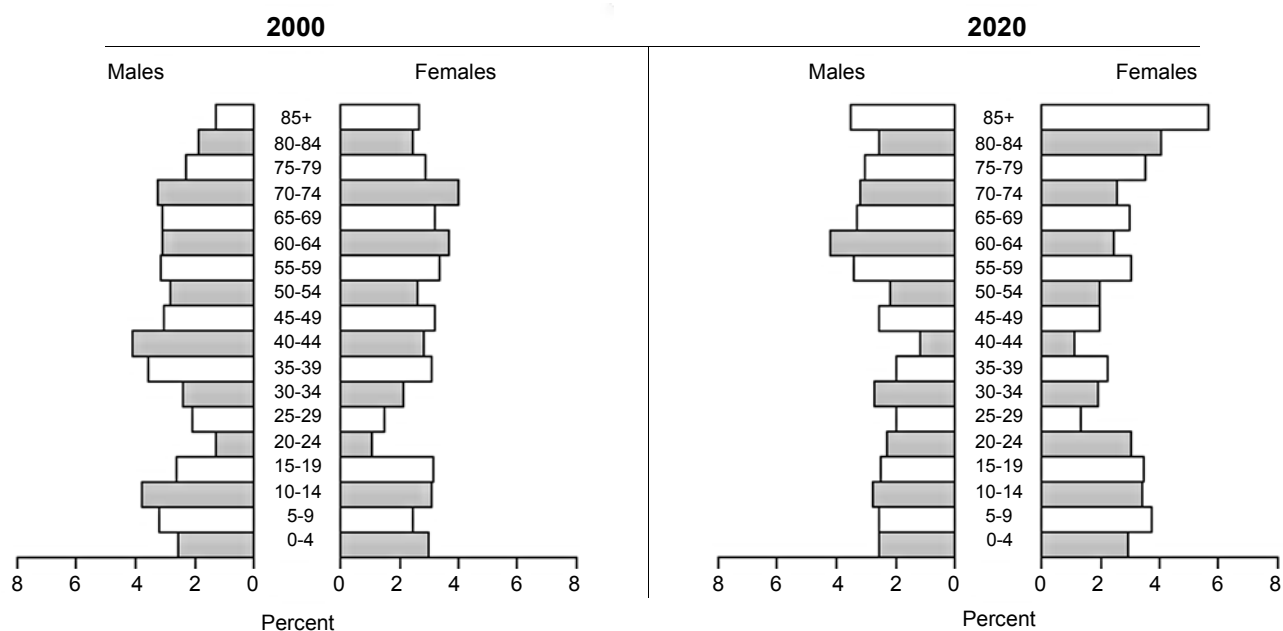

Population Pyramids for Logan County

Table 2. Population Projections by Age and Gender, 2005, 2010, 2015, and 2020: Logan County

Age	2005			2010			2015			2020		
	Total	Male	Female	Total	Male	Female	Total	Male	Female	Total	Male	Female
0 to 4	116	54	62	97	49	48	102	47	55	105	49	56
5 to 9	151	61	90	137	56	81	113	51	62	121	49	72
10 to 14	138	77	61	159	63	96	144	58	86	119	53	66
15 to 19	130	74	56	112	64	48	128	53	75	115	48	67
20 to 24	107	50	57	106	62	44	91	54	37	102	44	58
25 to 29	38	20	18	75	35	40	74	43	31	64	38	26
30 to 34	100	58	42	46	24	22	90	42	48	89	52	37
35 to 39	94	50	44	90	52	38	42	22	20	81	38	43
40 to 44	164	85	79	100	52	48	96	54	42	45	23	22
45 to 49	144	86	58	147	76	71	90	47	43	87	49	38
50 to 54	129	63	66	129	77	52	132	68	64	80	42	38
55 to 59	119	64	55	122	62	60	123	76	47	124	66	58
60 to 64	141	71	70	123	68	55	126	66	60	128	81	47
65 to 69	136	62	74	133	67	66	117	65	52	120	63	57
70 to 74	126	61	65	129	59	70	127	63	64	110	61	49
75 to 79	151	63	88	125	56	69	130	55	75	126	58	68
80 to 84	107	44	63	150	57	93	124	51	73	127	49	78
85 plus	111	43	68	135	53	82	183	68	115	176	68	108
Total	2,202	1,086	1,116	2,115	1,032	1,083	2,032	983	1,049	1,919	931	988