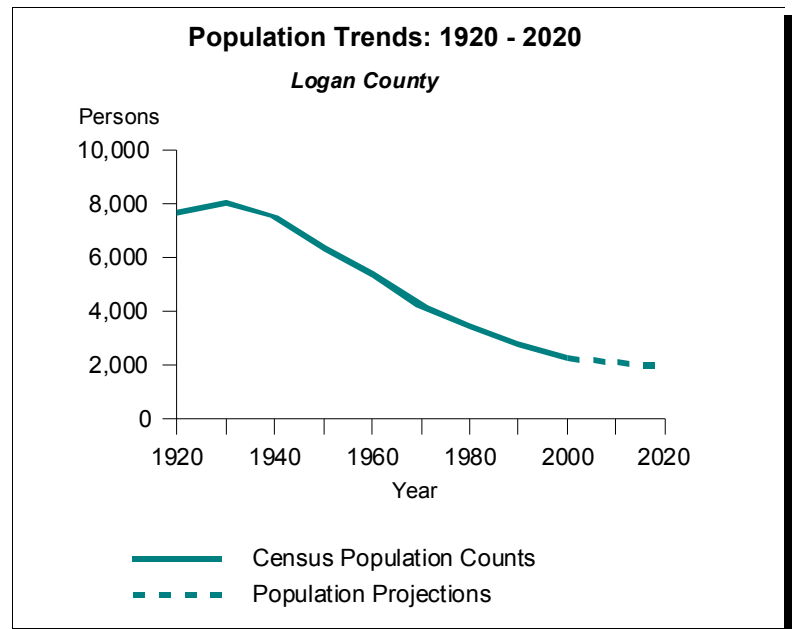

# Logan County

## County Quick Facts

- County Seat : **Napoleon**
- State Population Rank, 2000 : **45**
- Median Age in Years, 2000 : **46.4**
- Persons Per Square Mile, 2000 : **2.3**

**Table 1. Census Population Counts by Age and Gender, 1980, 1990 and 2000: Logan County**

## Population Pyramids for Logan County

**Table 2. Population Projections by Age and Gender, 2005, 2010, 2015, and 2020: Logan County**

Age	2005			2010			2015			2020		
	Total	Male	Female	Total	Male	Female	Total	Male	Female	Total	Male	Female
0 to 4	116	54	62	97	49	48	102	47	55	105	49	56
5 to 9	151	61	90	137	56	81	113	51	62	121	49	72
10 to 14	138	77	61	159	63	96	144	58	86	119	53	66
15 to 19	130	74	56	112	64	48	128	53	75	115	48	67
20 to 24	107	50	57	106	62	44	91	54	37	102	44	58
25 to 29	38	20	18	75	35	40	74	43	31	64	38	26
30 to 34	100	58	42	46	24	22	90	42	48	89	52	37
35 to 39	94	50	44	90	52	38	42	22	20	81	38	43
40 to 44	164	85	79	100	52	48	96	54	42	45	23	22
45 to 49	144	86	58	147	76	71	90	47	43	87	49	38
50 to 54	129	63	66	129	77	52	132	68	64	80	42	38
55 to 59	119	64	55	122	62	60	123	76	47	124	66	58
60 to 64	141	71	70	123	68	55	126	66	60	128	81	47
65 to 69	136	62	74	133	67	66	117	65	52	120	63	57
70 to 74	126	61	65	129	59	70	127	63	64	110	61	49
75 to 79	151	63	88	125	56	69	130	55	75	126	58	68
80 to 84	107	44	63	150	57	93	124	51	73	127	49	78
85 plus	111	43	68	135	53	82	183	68	115	176	68	108
Total	2,202	1,086	1,116	2,115	1,032	1,083	2,032	983	1,049	1,919	931	988