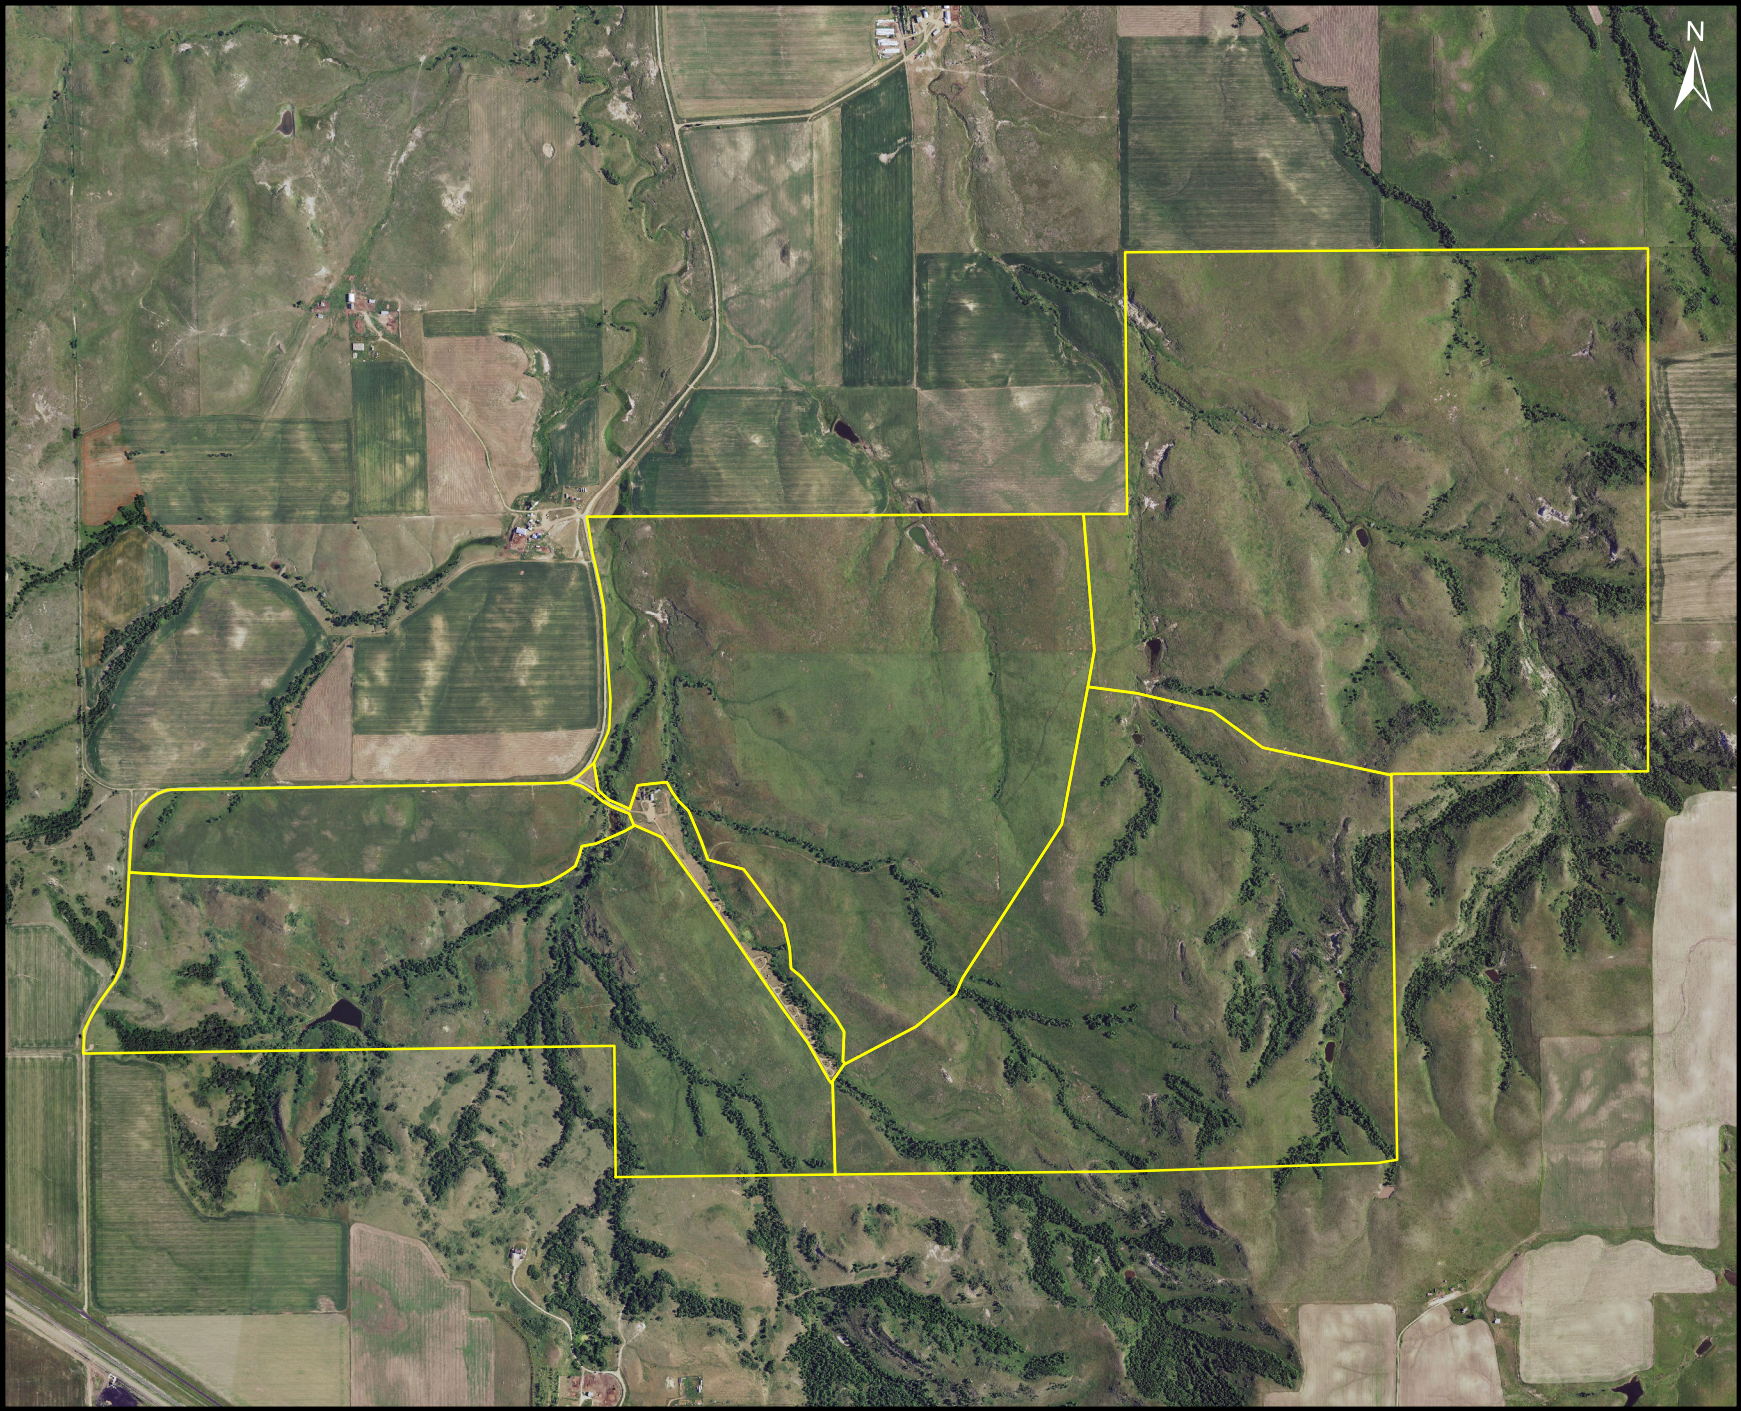

Schnell Recreation Area

0 0.275 0.55 1.1 Miles