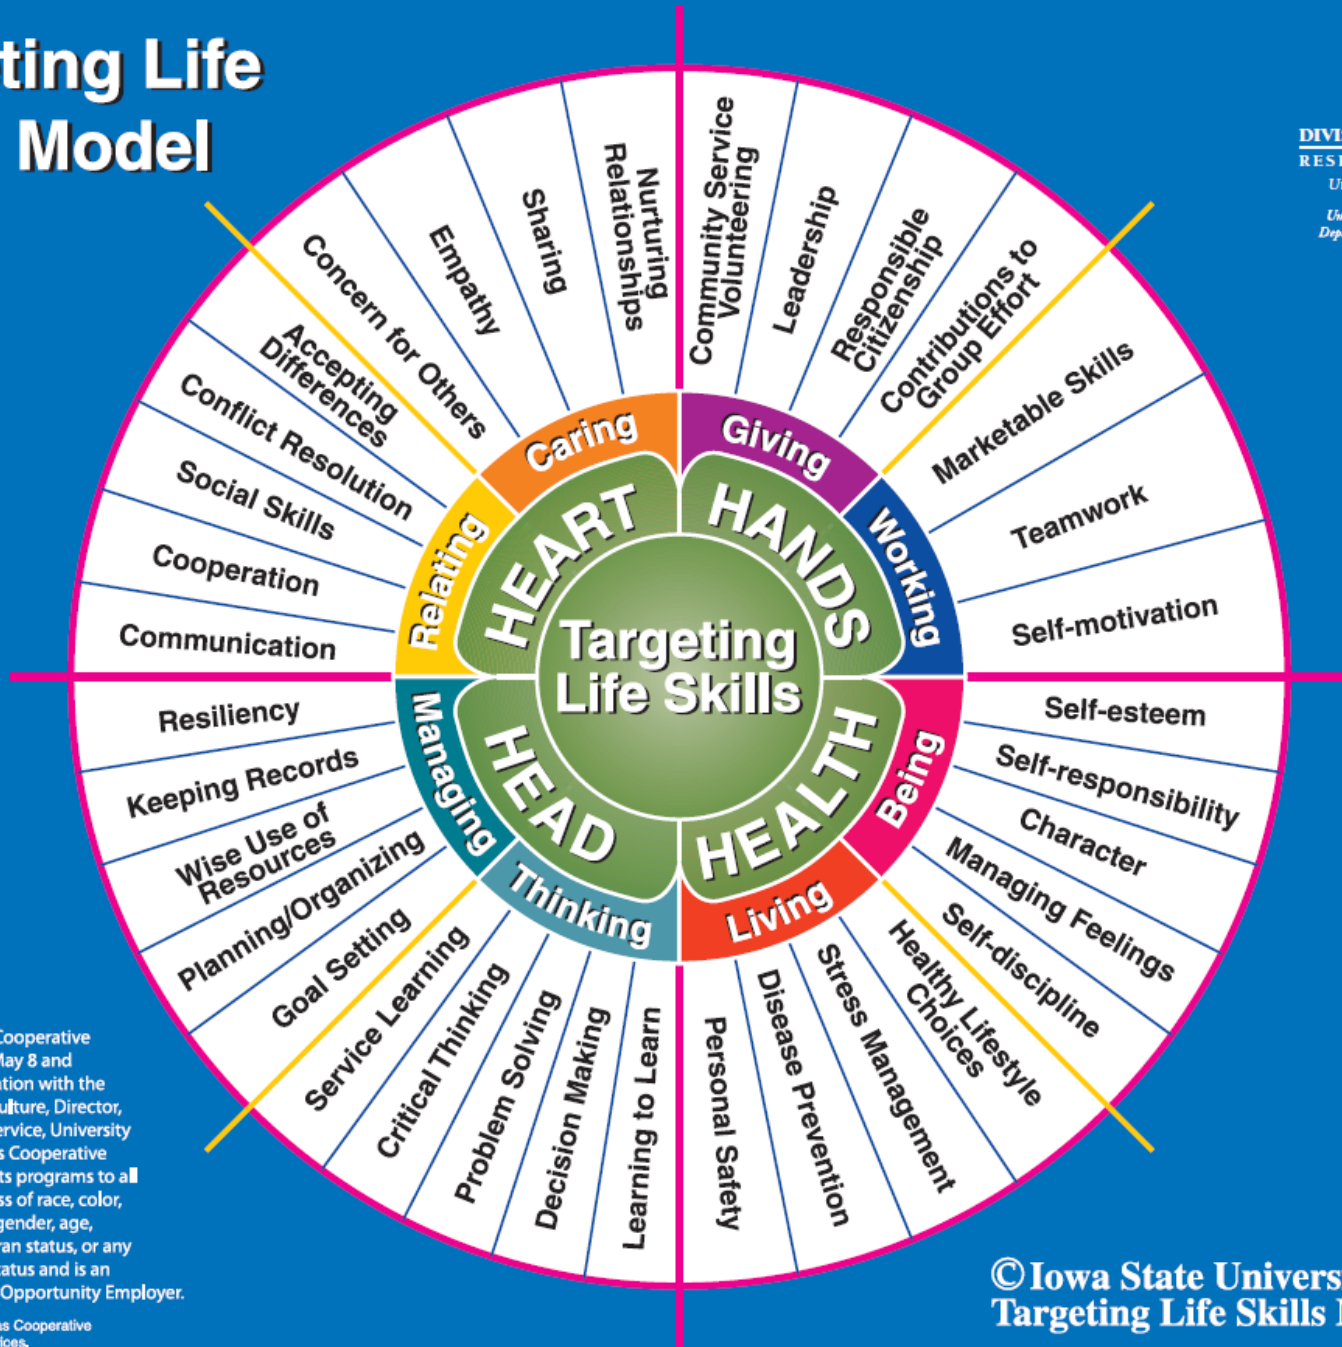

# Targeting Life Skills Model

**UofA**  
 DIVISION OF AGRICULTURE  
 RESEARCH & EXTENSION  
 University of Arkansas System  
 University of Arkansas, United States  
 Department of Agriculture, and County  
 Governments Cooperating

Issued in furtherance of Cooperative Extension work, Acts of May 8 and June 30, 1914, in cooperation with the U.S. Department of Agriculture, Director, Cooperative Extension Service, University of Arkansas. The Arkansas Cooperative Extension Service offers its programs to all eligible persons regardless of race, color, national origin, religion, gender, age, disability, marital or veteran status, or any other legally protected status and is an Affirmative Action/Equal Opportunity Employer.