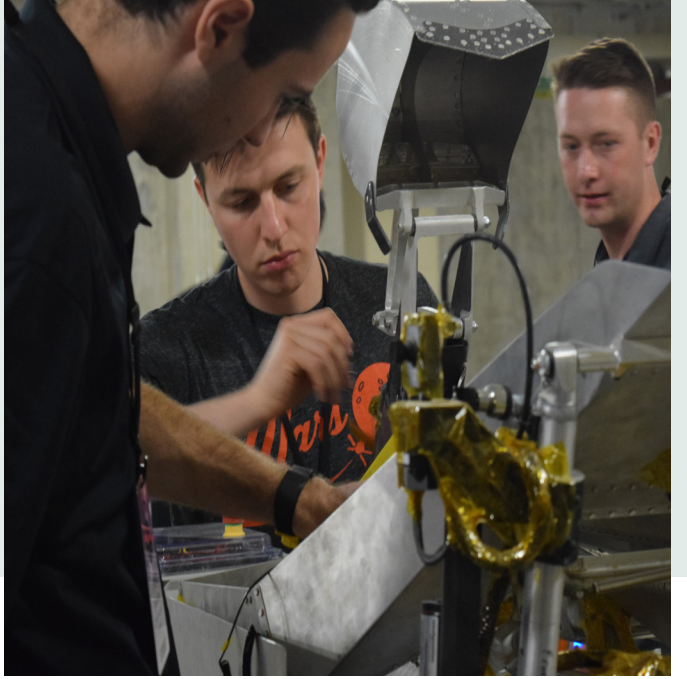

[click for web version](#)

**NDSU**

COLLEGE OF  
ENGINEERING

**SUMMER 2019**

Stay Connected [f](#) [i](#) [t](#) [in](#) [v](#)

**NDSU approved to offer innovative LEED Lab program**

LEED Lab teaches important career-ready skills that meets the demands of industry.

**NDSU joins NSF-funded Center for Bioplastics and Biocomposites**

The center is part of NSF's Industry-University Cooperative Research Centers program.

**Scholarship established in honor of longtime professor**

The Dr. Donald Andersen Scholarship Endowment was created through a gift from NDSU alumnus Timothy Welch and his wife.

**Bison Robotics mining team excels at NASA competition**

The group of engineering students placed 2nd overall and won several other honors at the 2019 NASA Robotic Mining Competition.