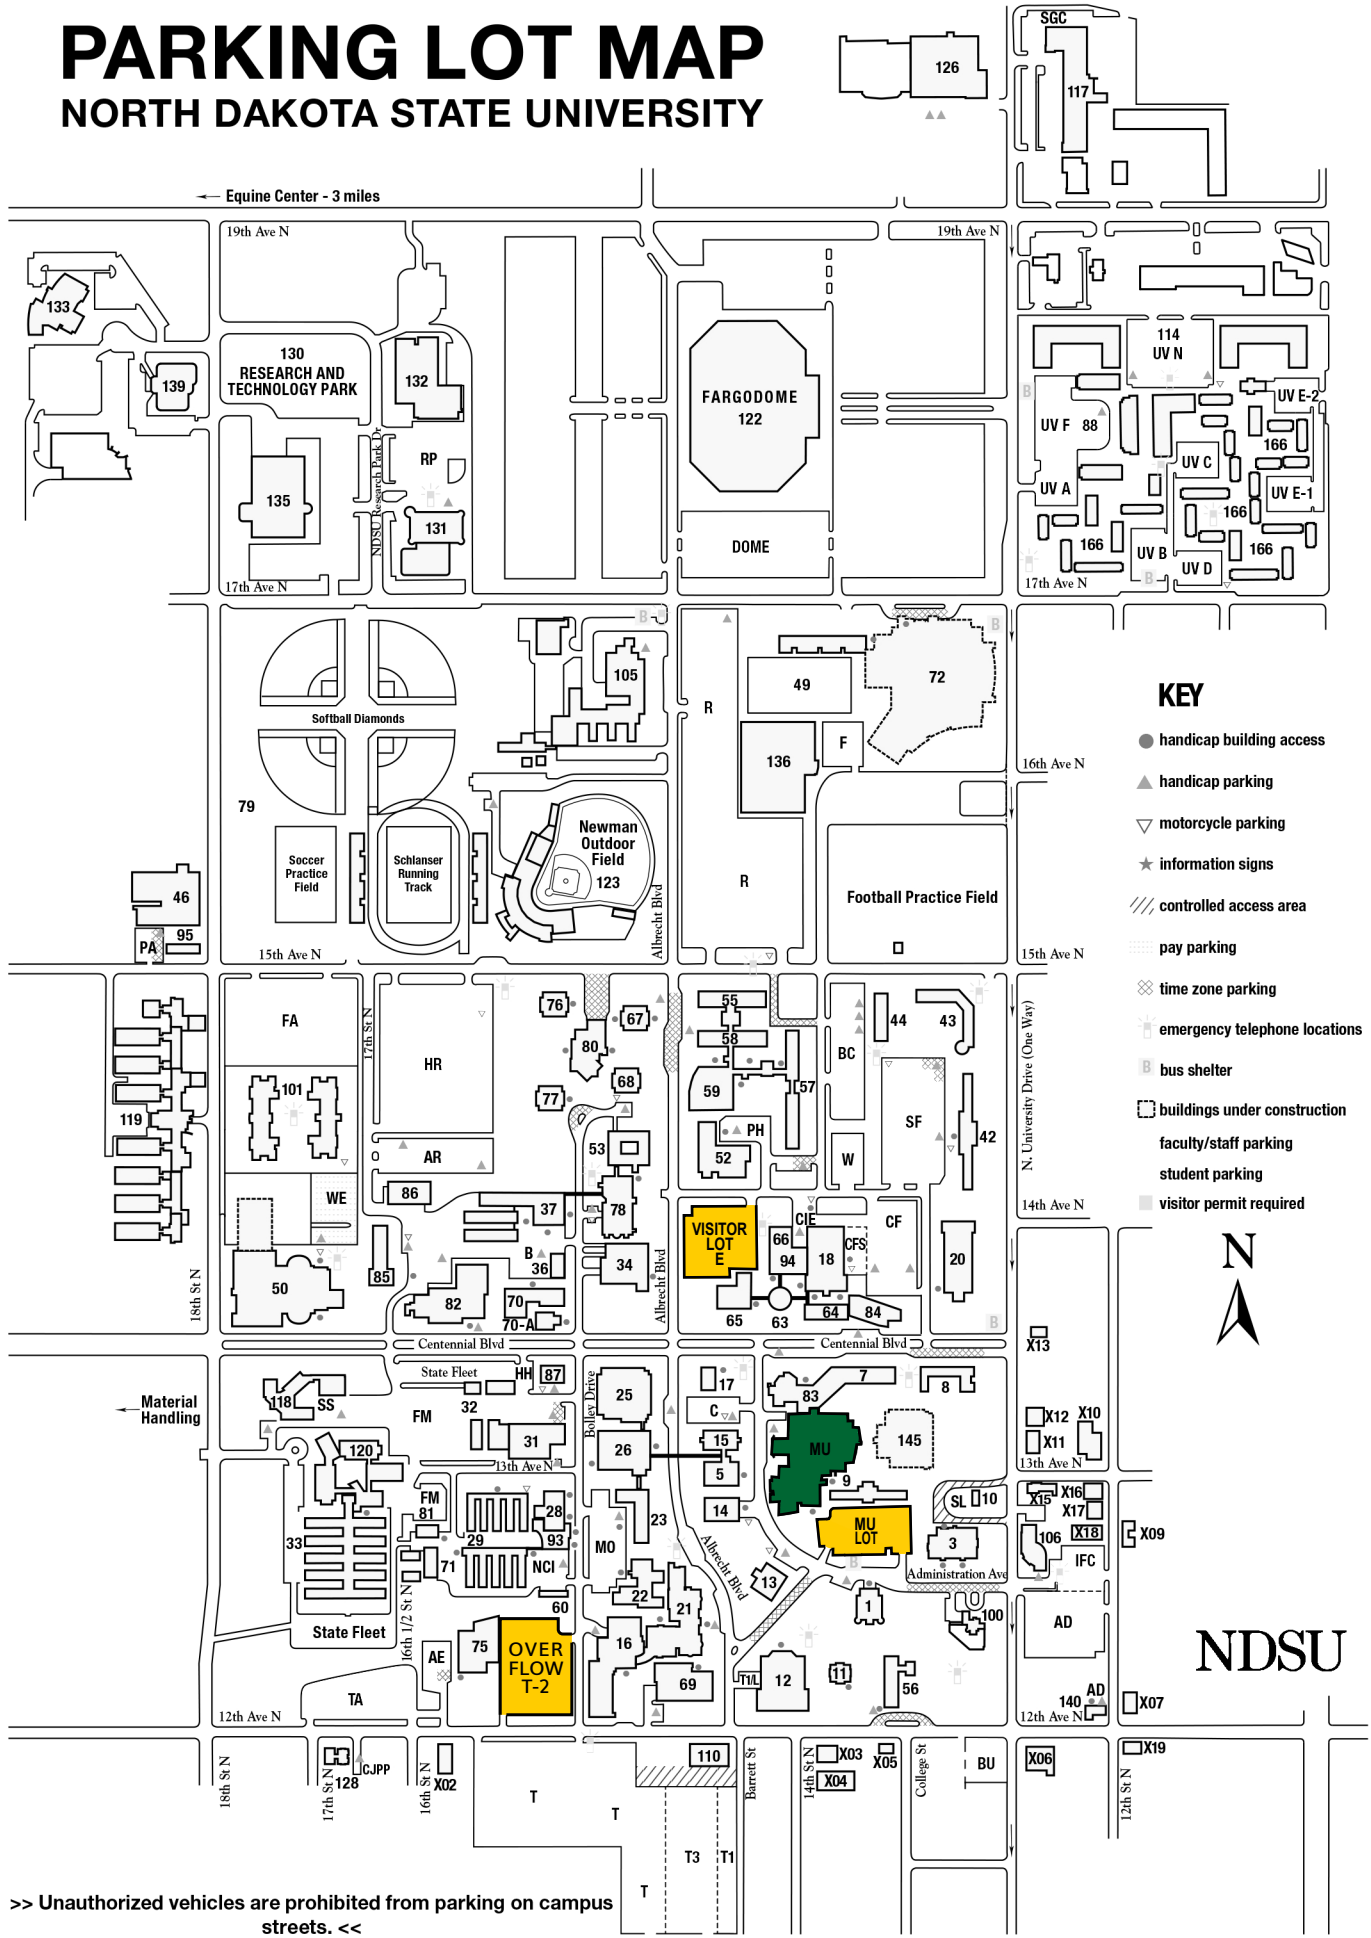

PARKING LOT MAP

NORTH DAKOTA STATE UNIVERSITY

A
B
C
D
E
F
G
H
I
J
K
L
M
N
O
P
Q
R
S
T
U
V
W

← Equine Center - 3 miles

KEY

- handicap building access
- ▲ handicap parking
- ▽ motorcycle parking
- ★ information signs
- /// controlled access area
- ▨ pay parking
- ⊗ time zone parking
- ☎ emergency telephone locations
- ⊞ bus shelter
- ▭ buildings under construction
- faculty/staff parking
- student parking
- visitor permit required

NDSU

>> Unauthorized vehicles are prohibited from parking on campus streets. <<