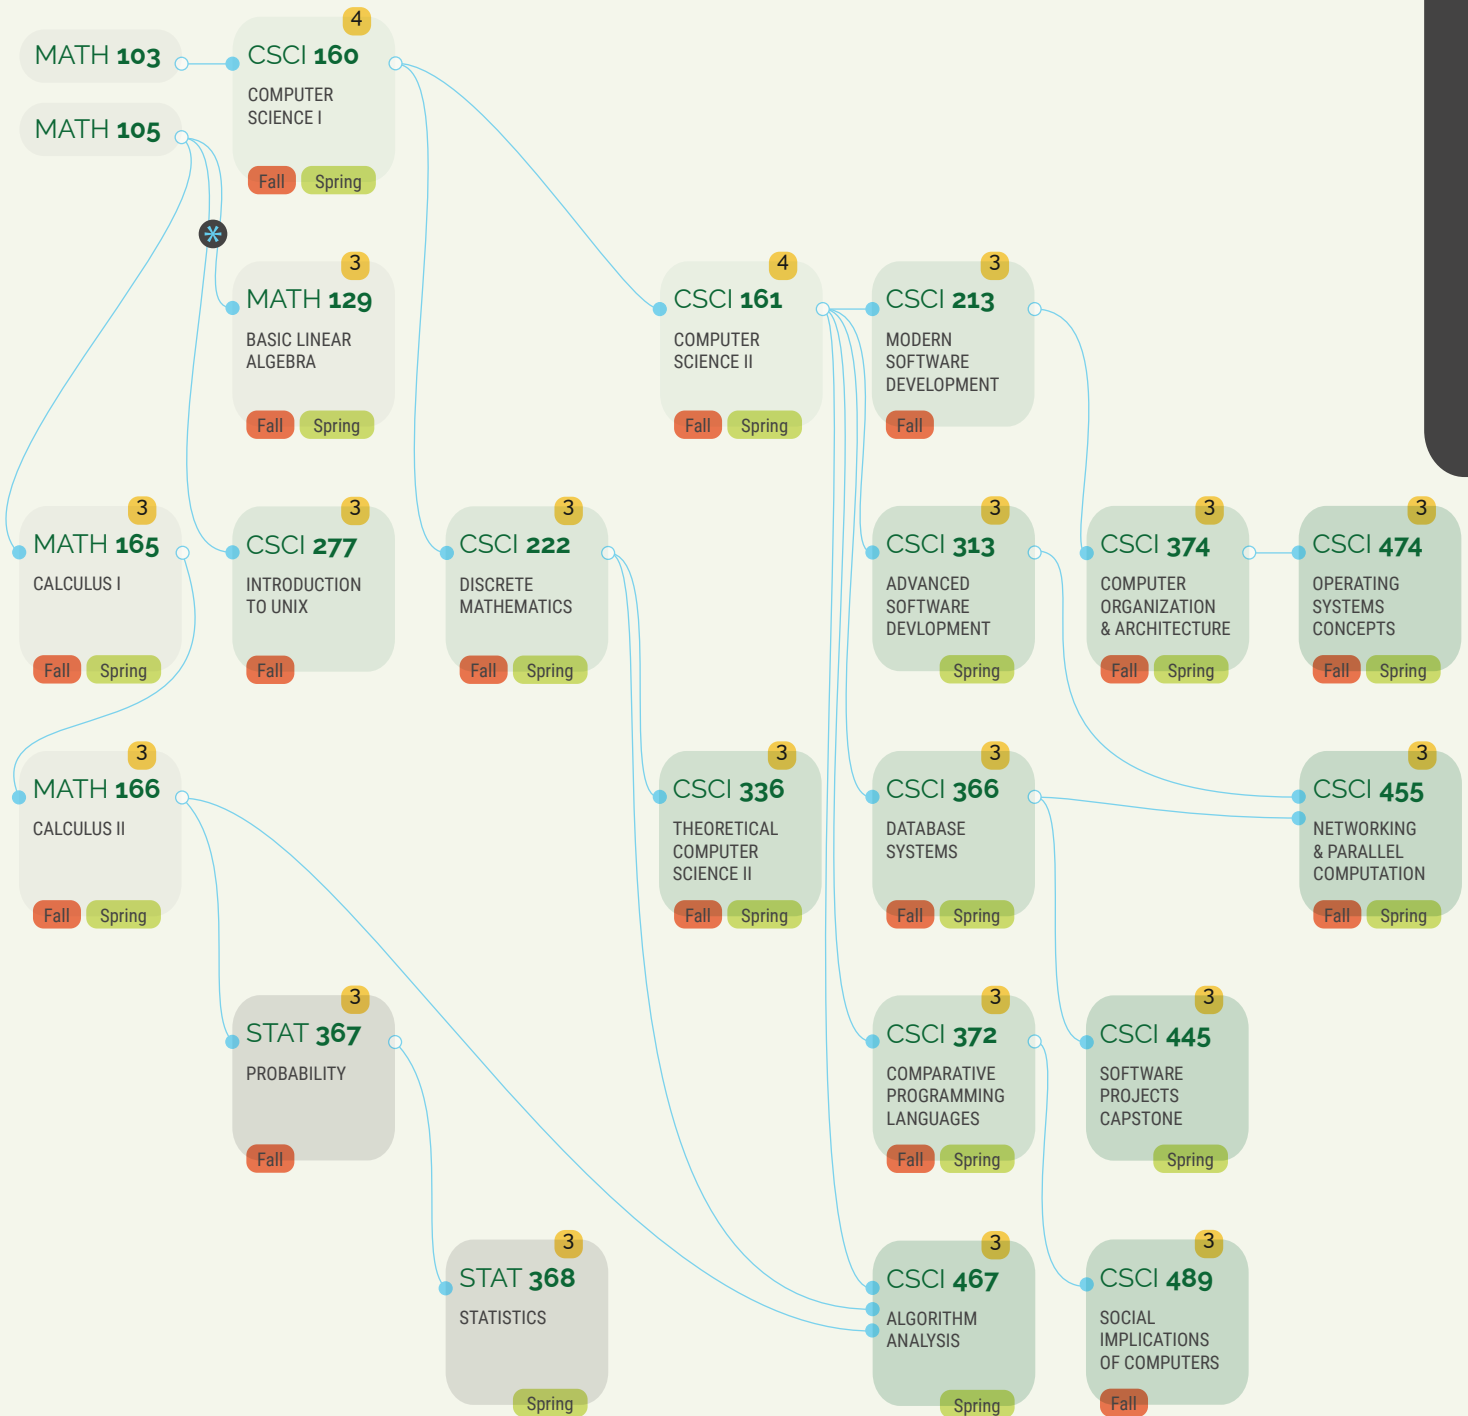

NDSU COMPUTER SCIENCE BACHELOR OF SCIENCE DEGREE FLOW CHART 2021-22

 Flow of Prerequisites
  Choose One
  # Number of Credits
  FALL SPRING Semester Offered

STUDENTS NEED TO TAKE AN ADDITIONAL **9 CREDITS OF CSCI ELECTIVES** NUMBERED **CSCI 411-419, CSCI 450, CSCI 473, OR CSCI 488**, AS WELL AS ALL GEN ED REQUIREMENTS TO COMPLETE THEIR B.S. DEGREE