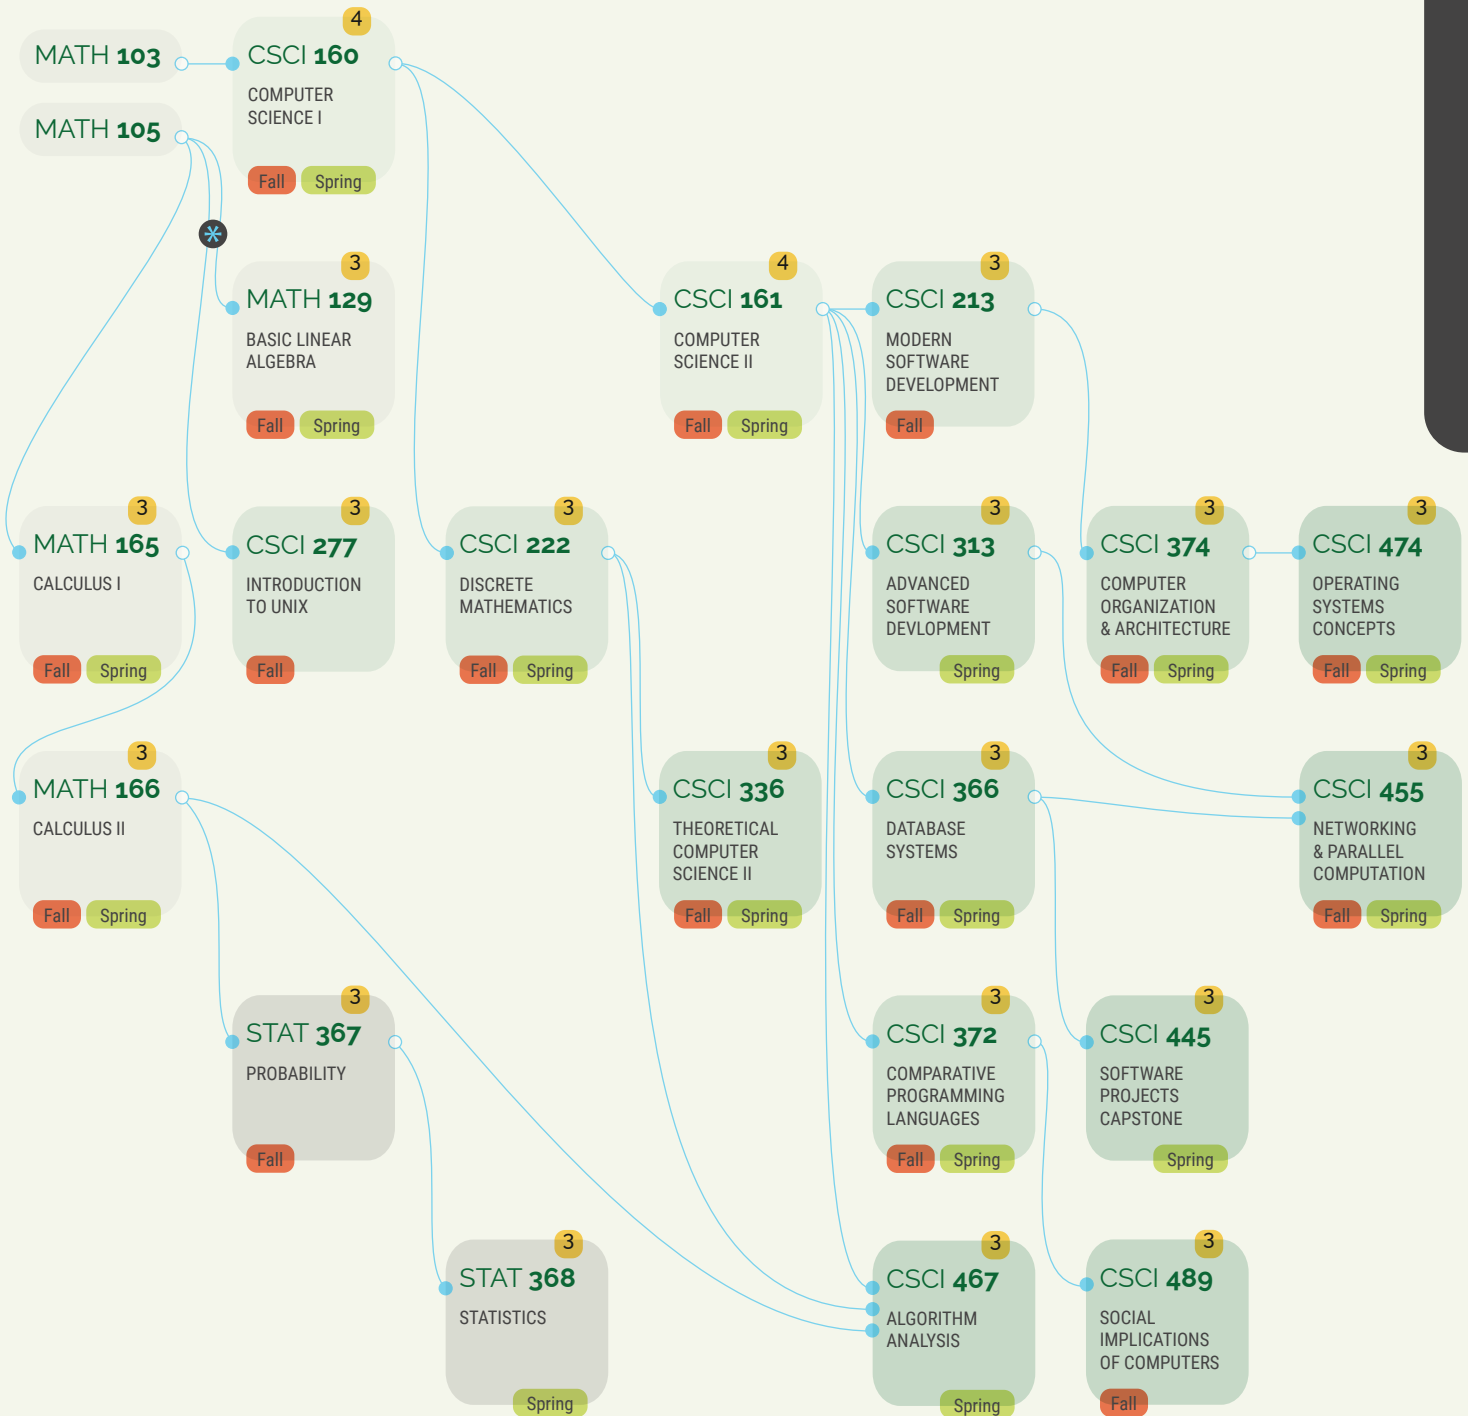

NDSU COMPUTER SCIENCE BACHELOR OF SCIENCE DEGREE FLOW CHART 2021-22

 Flow of Prerequisites
  Choose One
  #
  FALL SPRING

STANDARD TRACK

STUDENTS NEED TO TAKE AN ADDITIONAL **9 CREDITS OF CSCI 300-400 ELECTIVES** AS WELL AS ALL GEN ED REQUIREMENTS TO COMPLETE THEIR B.S. DEGREE