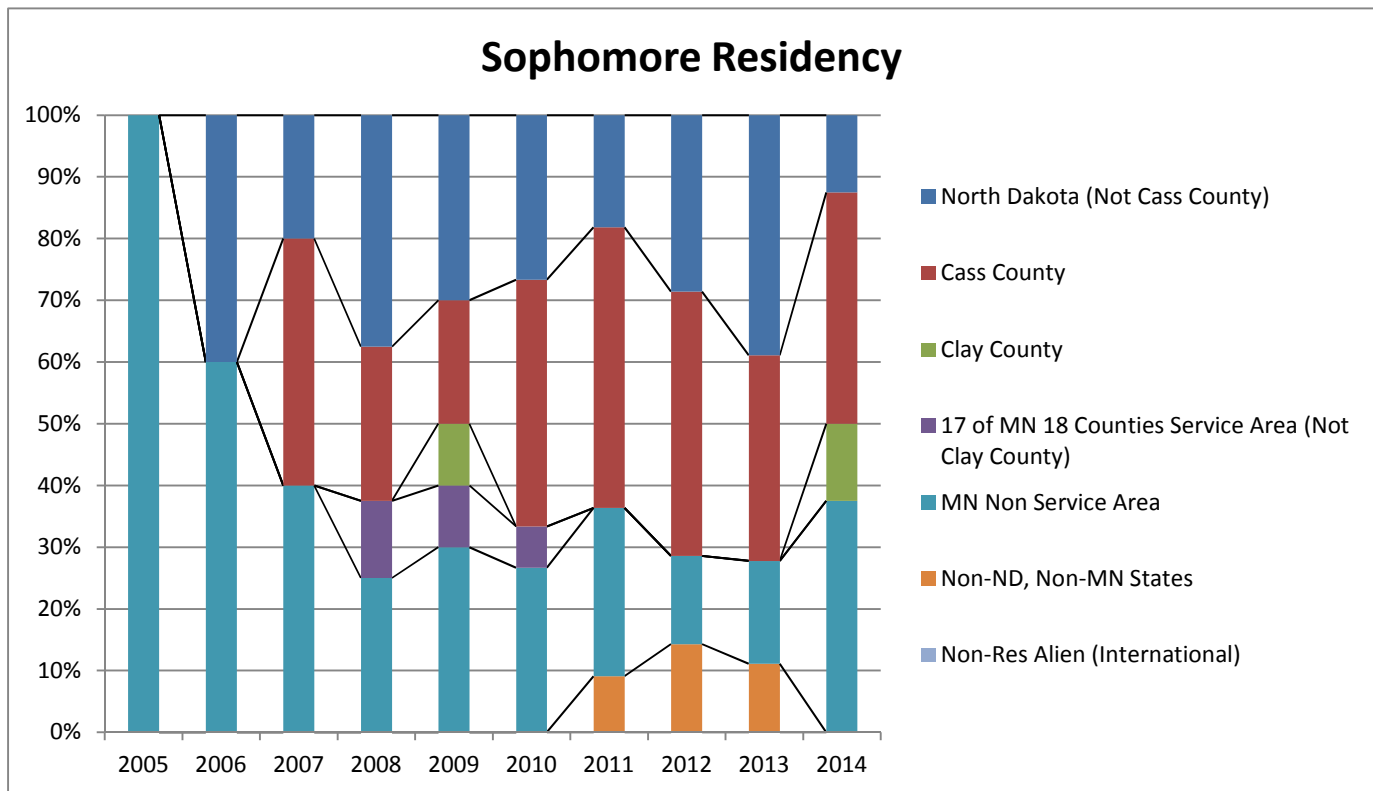

**North Dakota State University
College of Science and Mathematics
Geosciences Enrollment Percentage**

Geosciences Sophomore

	2005	2006	2007	2008	2009	2010	2011	2012	2013	2014
North Dakota (Not Cass County)	0.0%	40.0%	20.0%	37.5%	30.0%	26.7%	18.2%	28.6%	38.9%	12.5%
Cass County	0.0%	0.0%	40.0%	25.0%	20.0%	40.0%	45.5%	42.9%	33.3%	37.5%
Clay County	0.0%	0.0%	0.0%	0.0%	10.0%	0.0%	0.0%	0.0%	0.0%	12.5%
17 of MN 18 Counties Service Area (Not Clay County)	0.0%	0.0%	0.0%	12.5%	10.0%	6.7%	0.0%	0.0%	0.0%	0.0%
MN Non Service Area	100.0%	60.0%	40.0%	25.0%	30.0%	26.7%	27.3%	14.3%	16.7%	37.5%
Non-ND, Non-MN States	0.0%	0.0%	0.0%	0.0%	0.0%	0.0%	9.1%	14.3%	11.1%	0.0%
Non-Res Alien (International)	0.0%	0.0%	0.0%	0.0%	0.0%	0.0%	0.0%	0.0%	0.0%	0.0%
Total	100.0%	100.0%	100.0%	100.0%	100.0%	100.0%	100.0%	100.0%	100.0%	100.0%
Total Students	1	5	5	8	10	15	11	7	18	8
Percentage of Total UG Students	5.6%	25.0%	22.7%	24.2%	27.0%	34.1%	26.8%	14.9%	33.3%	15.7%

Note: Official Fall 4th Week Enrollment Census Data and residency means native ('home address') residency, i.e., NOT 'tuition' residency.