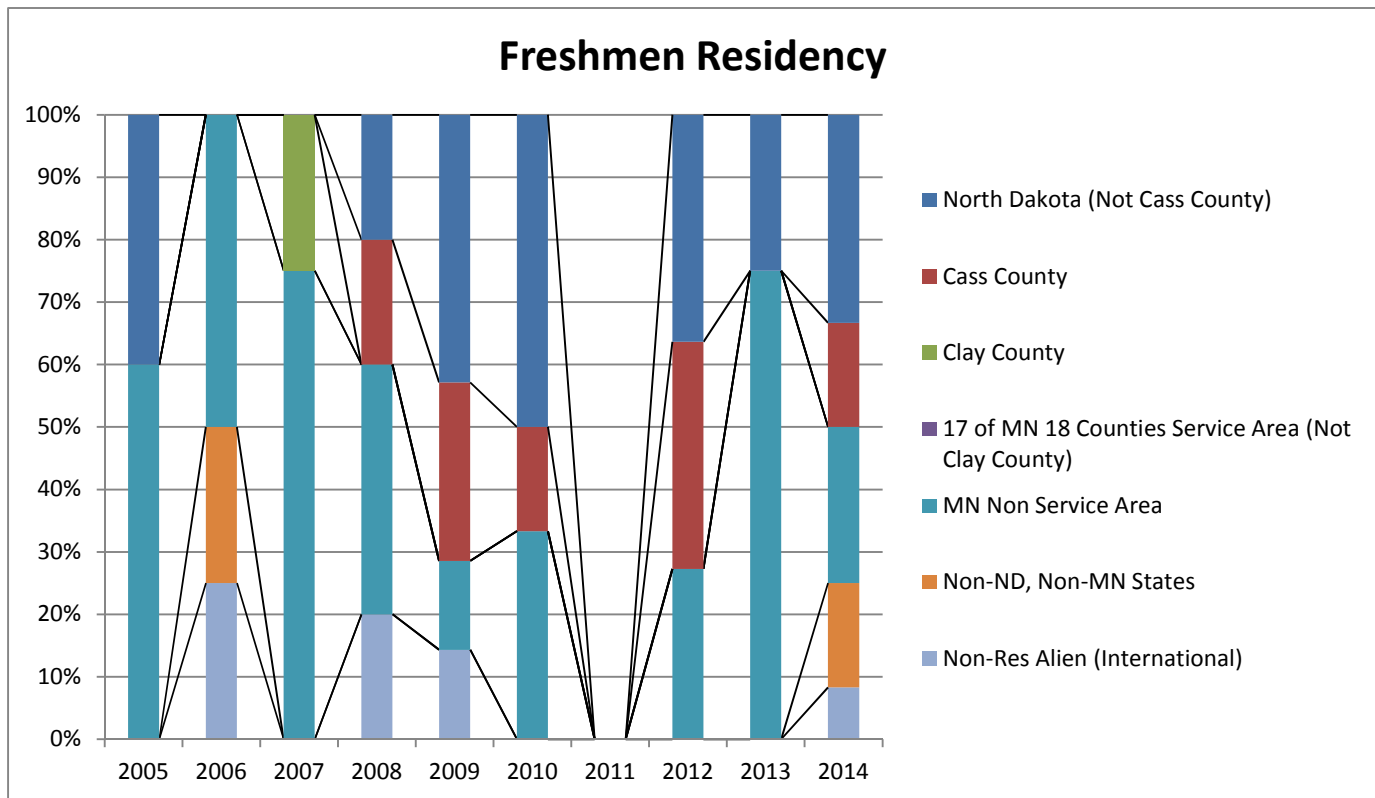

**North Dakota State University
College of Science and Mathematics
Geosciences Enrollment Percentage**

Geosciences Freshmen

	2005	2006	2007	2008	2009	2010	2011	2012	2013	2014
North Dakota (Not Cass County)	40.0%	0.0%	0.0%	20.0%	42.9%	50.0%	0.0%	36.4%	25.0%	33.3%
Cass County	0.0%	0.0%	0.0%	20.0%	28.6%	16.7%	0.0%	36.4%	0.0%	16.7%
Clay County	0.0%	0.0%	25.0%	0.0%	0.0%	0.0%	0.0%	0.0%	0.0%	0.0%
17 of MN 18 Counties Service Area (Not Clay County)	0.0%	0.0%	0.0%	0.0%	0.0%	0.0%	0.0%	0.0%	0.0%	0.0%
MN Non Service Area	60.0%	50.0%	75.0%	40.0%	14.3%	33.3%	0.0%	27.3%	75.0%	25.0%
Non-ND, Non-MN States	0.0%	25.0%	0.0%	0.0%	0.0%	0.0%	0.0%	0.0%	0.0%	16.7%
Non-Res Alien (International)	0.0%	25.0%	0.0%	20.0%	14.3%	0.0%	0.0%	0.0%	0.0%	8.3%
Total	100.0%	100.0%	100.0%	100.0%	100.0%	100.0%	0.0%	100.0%	100.0%	100.0%
Total Students	5	4	4	5	7	6	0	11	4	12
Percentage of Total UG Students	27.8%	20.0%	18.2%	15.2%	18.9%	13.6%	0.0%	23.4%	7.4%	23.5%

Note: Official Fall 4th Week Enrollment Census Data and residency means native ('home address') residency, i.e., NOT 'tuition' residency.