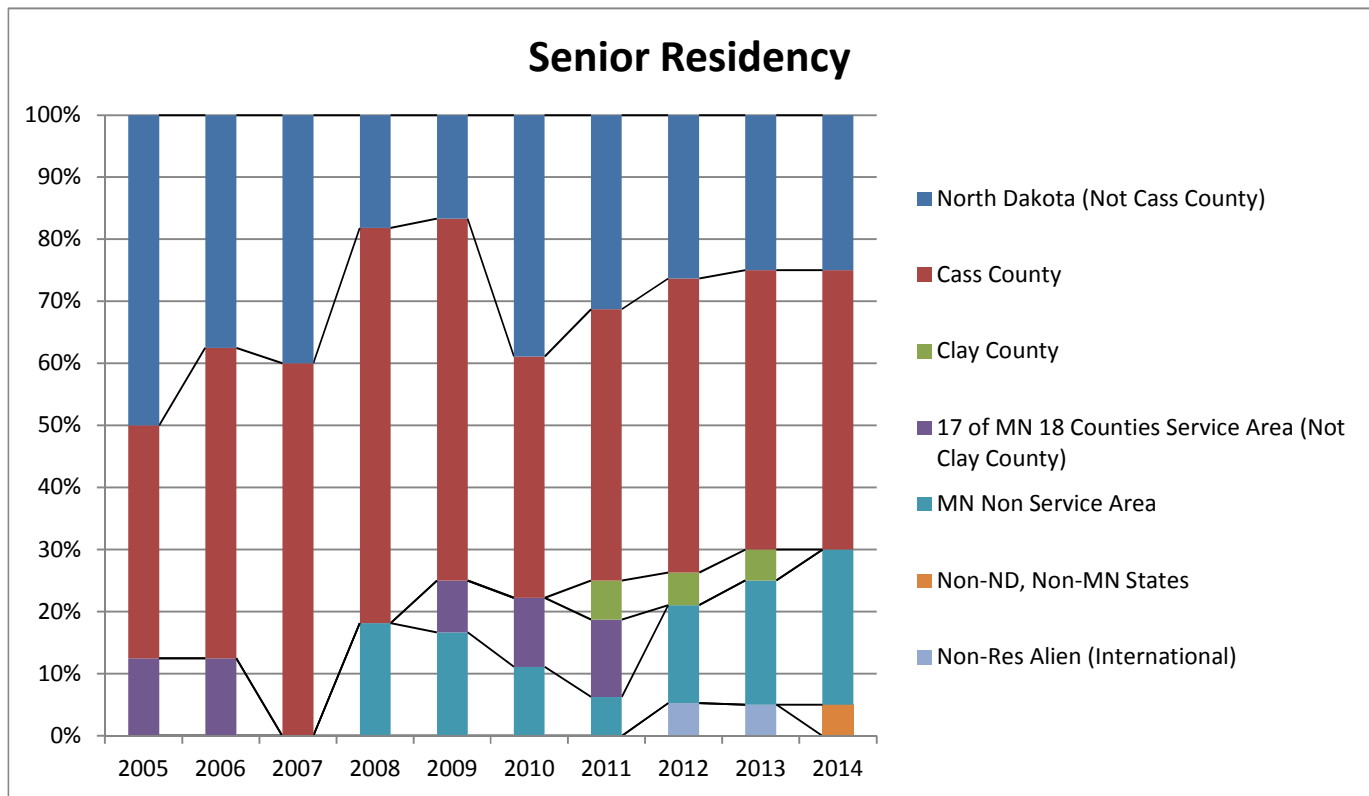

**North Dakota State University
College of Science and Mathematics
Geosciences Enrollment Percentage**

Geosciences Senior

	2005	2006	2007	2008	2009	2010	2011	2012	2013	2014
North Dakota (Not Cass County)	50.0%	37.5%	40.0%	18.2%	16.7%	38.9%	31.3%	26.3%	25.0%	25.0%
Cass County	37.5%	50.0%	60.0%	63.6%	58.3%	38.9%	43.8%	47.4%	45.0%	45.0%
Clay County	0.0%	0.0%	0.0%	0.0%	0.0%	0.0%	6.3%	5.3%	5.0%	0.0%
17 of MN 18 Counties Service Area (Not Clay County)	12.5%	12.5%	0.0%	0.0%	8.3%	11.1%	12.5%	0.0%	0.0%	0.0%
MN Non Service Area	0.0%	0.0%	0.0%	18.2%	16.7%	11.1%	6.3%	15.8%	20.0%	25.0%
Non-ND, Non-MN States	0.0%	0.0%	0.0%	0.0%	0.0%	0.0%	0.0%	0.0%	0.0%	5.0%
Non-Res Alien (International)	0.0%	0.0%	0.0%	0.0%	0.0%	0.0%	0.0%	5.3%	5.0%	0.0%
Total	100.0%	100.0%	100.0%	100.0%	100.0%	100.0%	100.0%	100.0%	100.0%	100.0%
Total Students	8	8	5	11	12	18	16	19	20	20
Percentage of Total UG Students	44.4%	40.0%	22.7%	33.3%	32.4%	40.9%	39.0%	40.4%	37.0%	39.2%

Note: Official Fall 4th Week Enrollment Census Data and residency means native ('home address') residency, i.e., NOT 'tuition' residency.