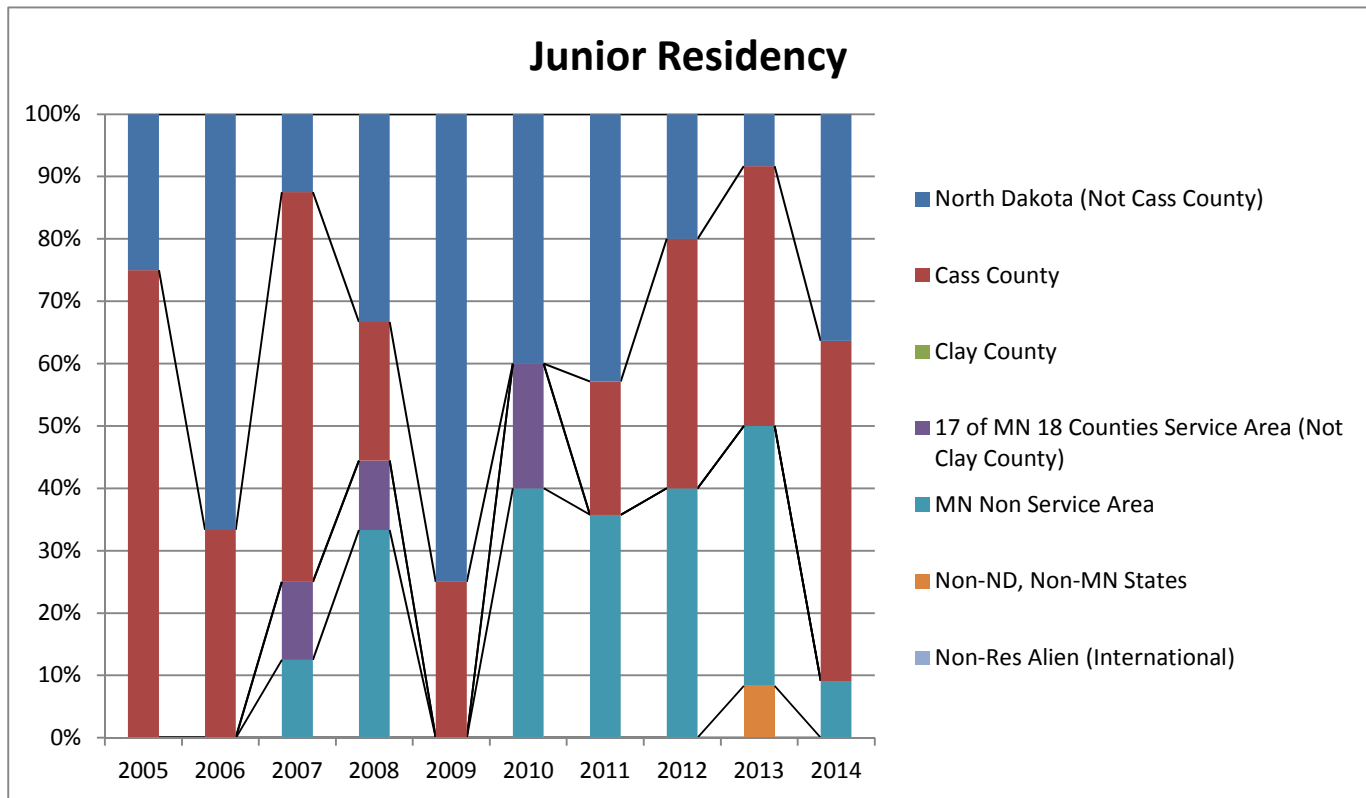

**North Dakota State University
College of Science and Mathematics
Geosciences Enrollment Percentage**

Geosciences Junior

	2005	2006	2007	2008	2009	2010	2011	2012	2013	2014
North Dakota (Not Cass County)	25.0%	66.7%	12.5%	33.3%	75.0%	40.0%	42.9%	20.0%	8.3%	36.4%
Cass County	75.0%	33.3%	62.5%	22.2%	25.0%	0.0%	21.4%	40.0%	41.7%	54.5%
Clay County	0.0%	0.0%	0.0%	0.0%	0.0%	0.0%	0.0%	0.0%	0.0%	0.0%
17 of MN 18 Counties Service Area (Not Clay County)	0.0%	0.0%	12.5%	11.1%	0.0%	20.0%	0.0%	0.0%	0.0%	0.0%
MN Non Service Area	0.0%	0.0%	12.5%	33.3%	0.0%	40.0%	35.7%	40.0%	41.7%	9.1%
Non-ND, Non-MN States	0.0%	0.0%	0.0%	0.0%	0.0%	0.0%	0.0%	0.0%	8.3%	0.0%
Non-Res Alien (International)	0.0%	0.0%	0.0%	0.0%	0.0%	0.0%	0.0%	0.0%	0.0%	0.0%
Total	100.0%	100.0%	100.0%	100.0%	100.0%	100.0%	100.0%	100.0%	100.0%	100.0%
Total Students	4	3	8	9	8	5	14	10	12	11
Percentage of Total UG Students	22.2%	15.0%	36.4%	27.3%	21.6%	11.4%	34.1%	21.3%	22.2%	21.6%

Note: Official Fall 4th Week Enrollment Census Data and residency means native ('home address') residency, i.e., NOT 'tuition' residency.