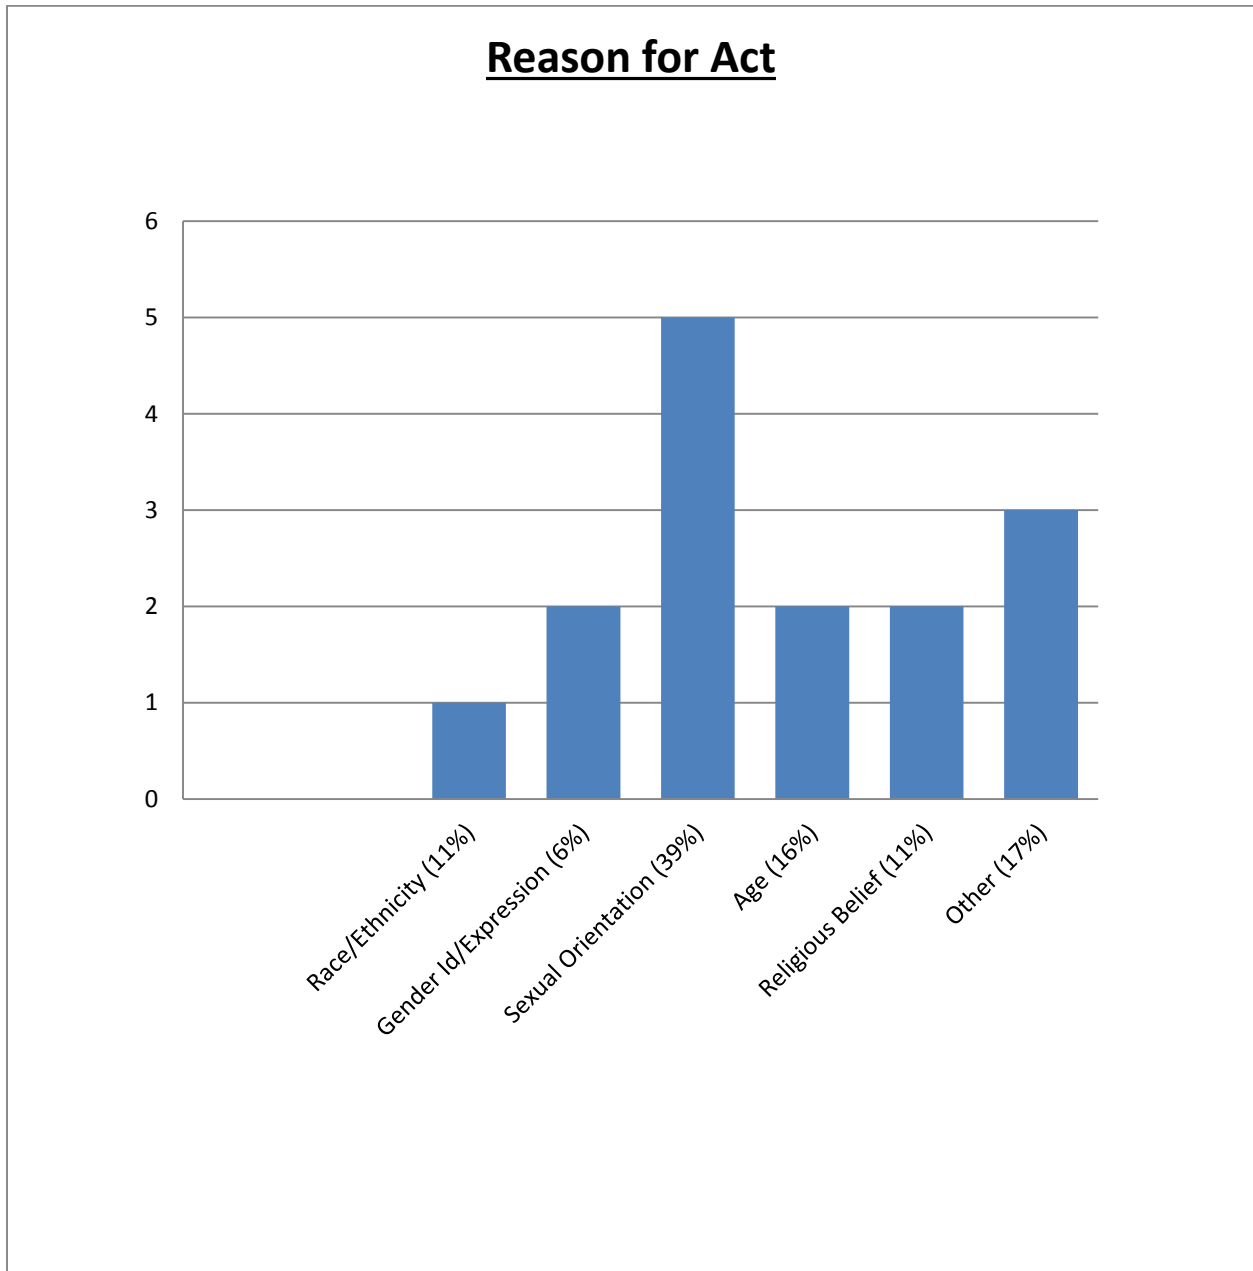

NDSU Bias Reports 2012-2013

This is a summary of the 15 reports that were collected during the July 2012 - June 30, 2013 school year on the online NDSU Bias Reporting System. The Office for Equity, Diversity and Global Outreach responded to 10 of them. The remaining 5 were only recorded as no follow up was necessary or possible.

Location

Gender of Target

Status of Perpetrator

Status of Target