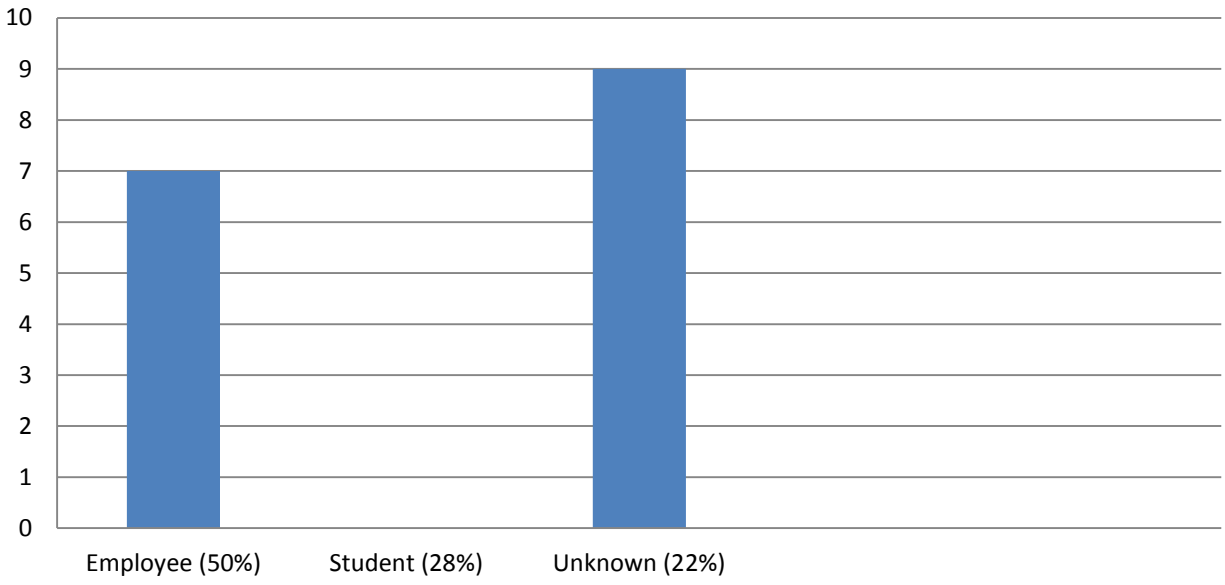

NDSU Bias Reports 2012-2013

This is a summary of the 15 reports that were collected during the July 2012 - June 30, 2013 school year on the online NDSU Bias Reporting System. The Office for Equity, Diversity and Global Outreach responded to 10 of them. The remaining 5 were only recorded as no follow up was necessary or possible.

Location

Gender of Target

Status of Perpetrator

Status of Target