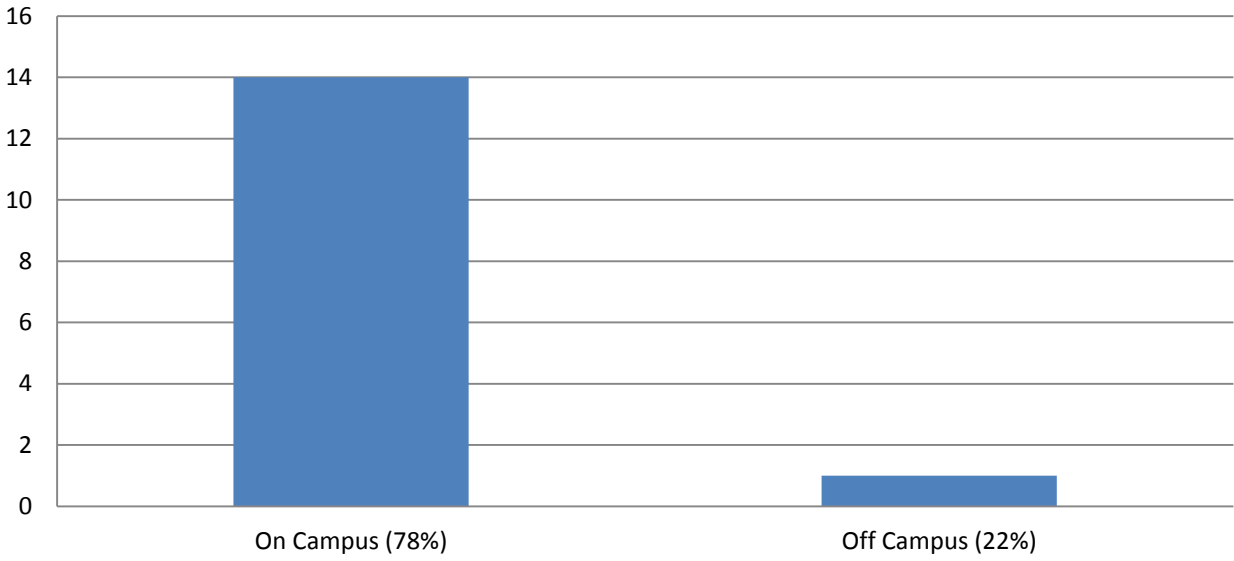

NDSU Bias Reports 2012-2013

This is a summary of the 15 reports that were collected during the July 2012 - June 30, 2013 school year on the online NDSU Bias Reporting System. The Office for Equity, Diversity and Global Outreach responded to 10 of them. The remaining 5 were only recorded as no follow up was necessary or possible.

Location

Gender of Target

Status of Perpetrator

Status of Target