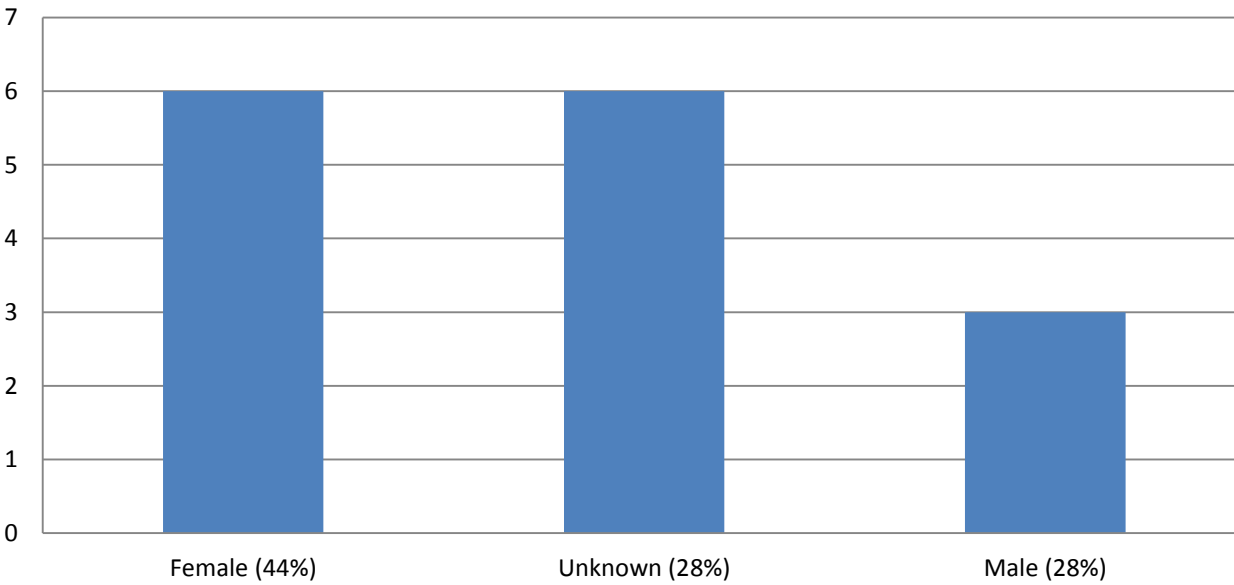

NDSU Bias Reports 2012-2013

This is a summary of the 15 reports that were collected during the July 2012 - June 30, 2013 school year on the online NDSU Bias Reporting System. The Office for Equity, Diversity and Global Outreach responded to 10 of them. The remaining 5 were only recorded as no follow up was necessary or possible.

Location

Gender of Target

Status of Perpetrator

Status of Target