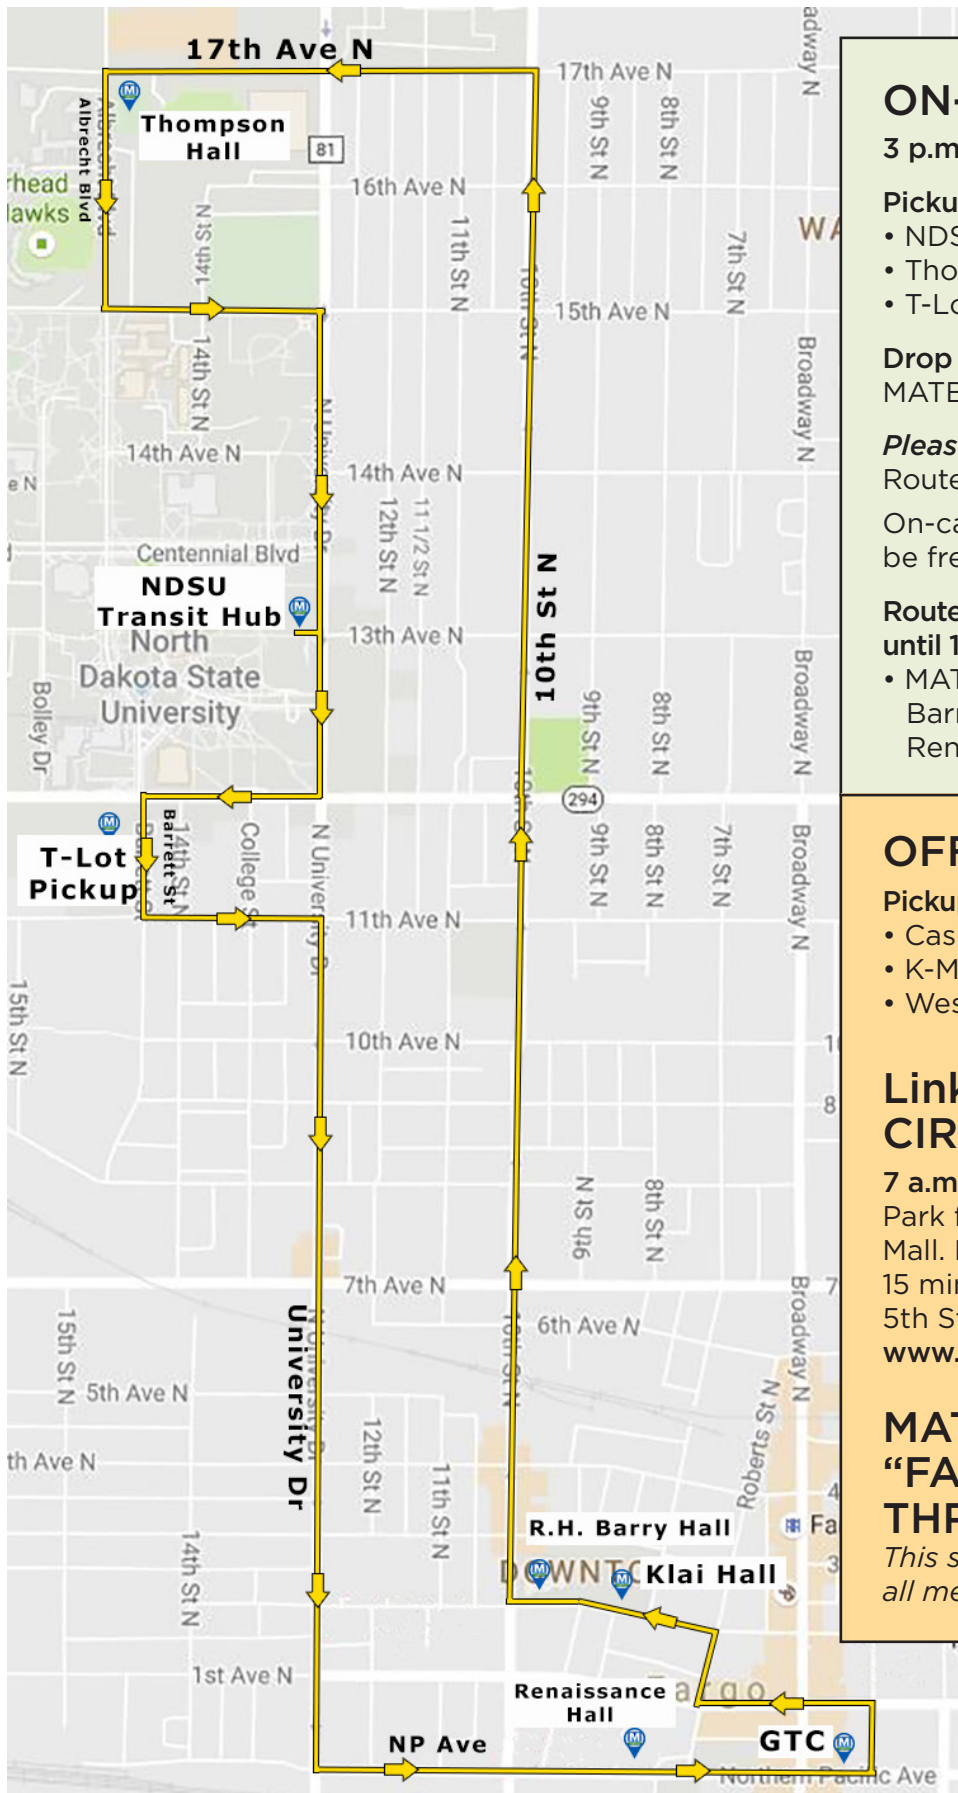

# MATBUS ROUTE BEFORE/AFTER PARADE FRIDAY, SEPTEMBER 29

**ON-CAMPUS**  
3 p.m.-10 p.m.

**Pickup**

- NDSU Transit Hub
- Thompson Hall bus stop
- T-Lot

**Drop off**  
MATBUS (GTC) Downtown

**Please note:**  
Route 13 also will run  
On-campus parking lots will be free after 4 p.m.

**Routes to campus after the parade until 10 p.m.**

- MATBUS (GTC) Downtown, Barry Hall, Klai Hall and Renaissance Hall

**OFF-CAMPUS**

**Pickup/drop off (see matbus.com)**

- Cash Wise on 13th Ave. S.
- K-Mart
- West Acres (Roger Maris Wing)

**LinkFM DOWNTOWN CIRCULATOR**  
7 a.m.-10 p.m.  
Park for free at Moorhead Center Mall. LinkFM will arrive every 12 to 15 minutes at intersections along 5th St. N. near Broadway.  
[www.golinkfm.com](http://www.golinkfm.com)

**MATBUS WILL BE “FARE FREE AT THREE” ON FRIDAY**  
*This service is free and open to all members of the general public.*