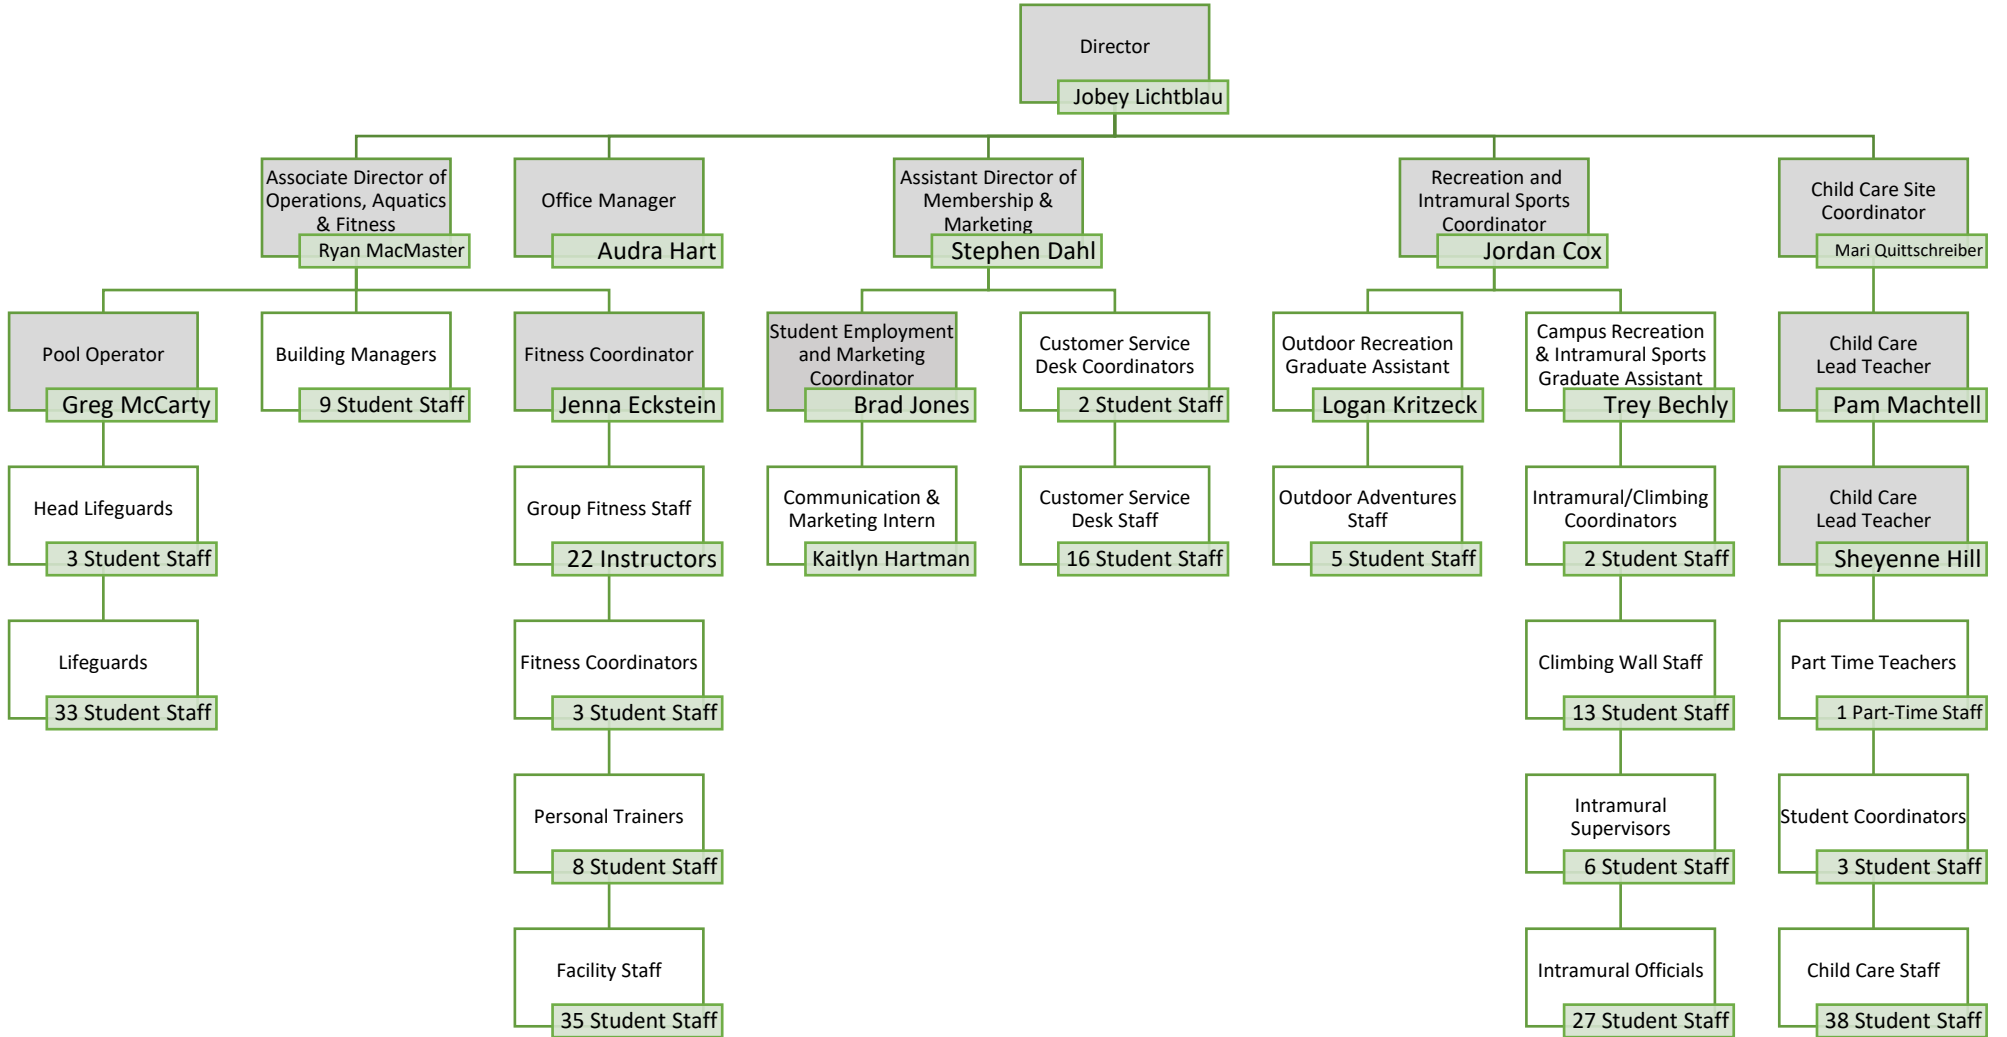

NDSU Wellness Center Organizational Chart

Updated February 18, 2021

Key: Full Time Part Time