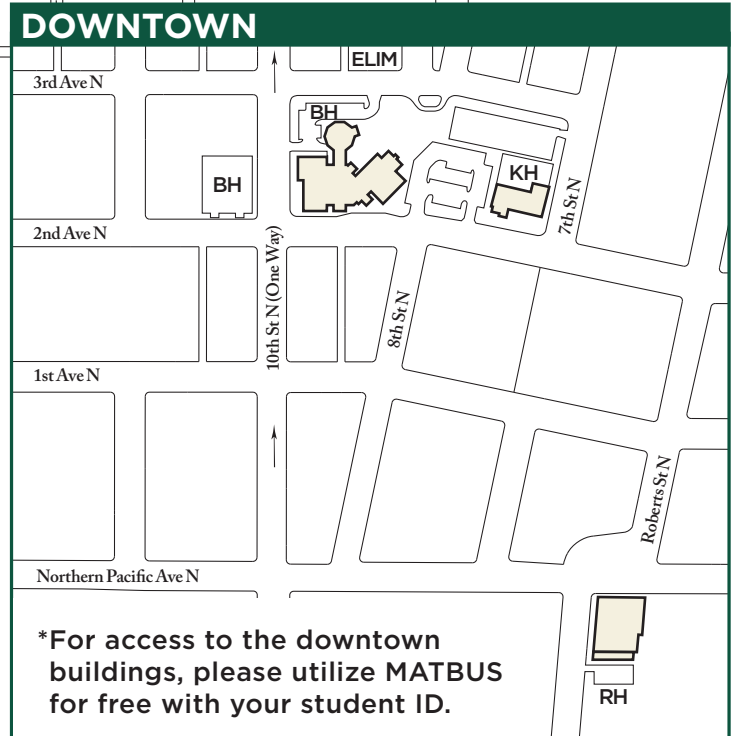

# NDSU RESIDENT SOUTH PARKING MAP

\*For access to the downtown buildings, please utilize MATBUS for free with your student ID.