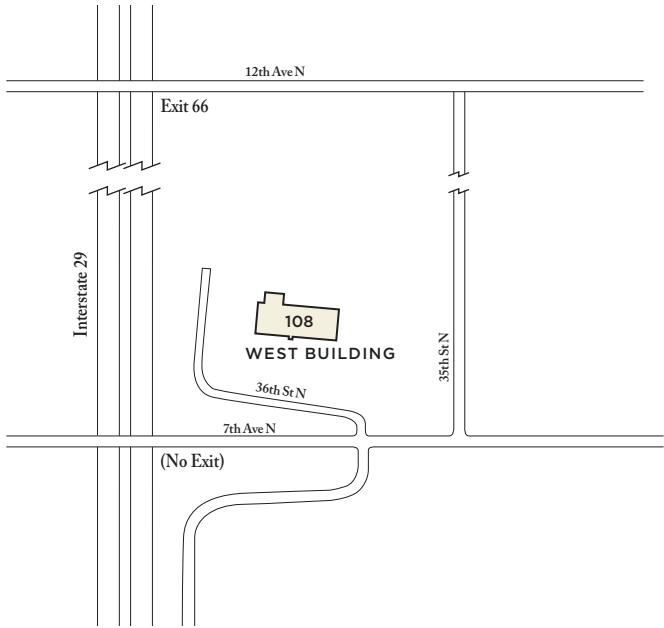

WEST BUILDING

108 West Building (3551 7th Ave N)

NDSU