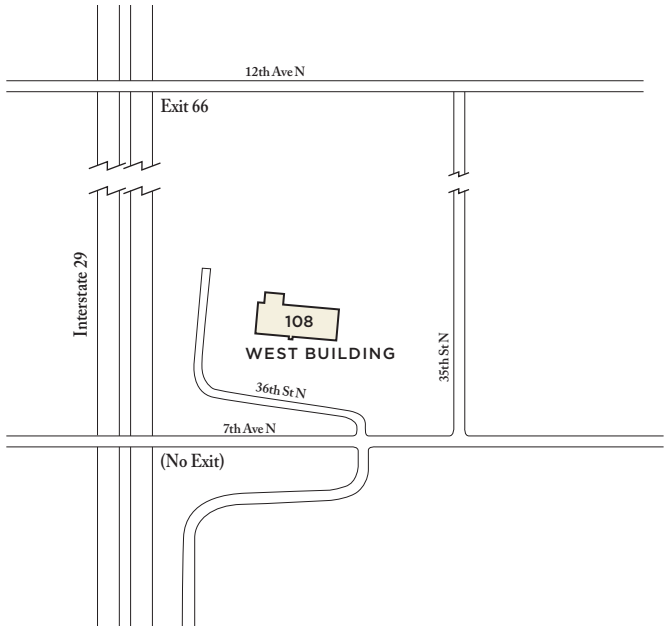

WEST BUILDING

108 West Building (3551 7th Ave N)

NDSU