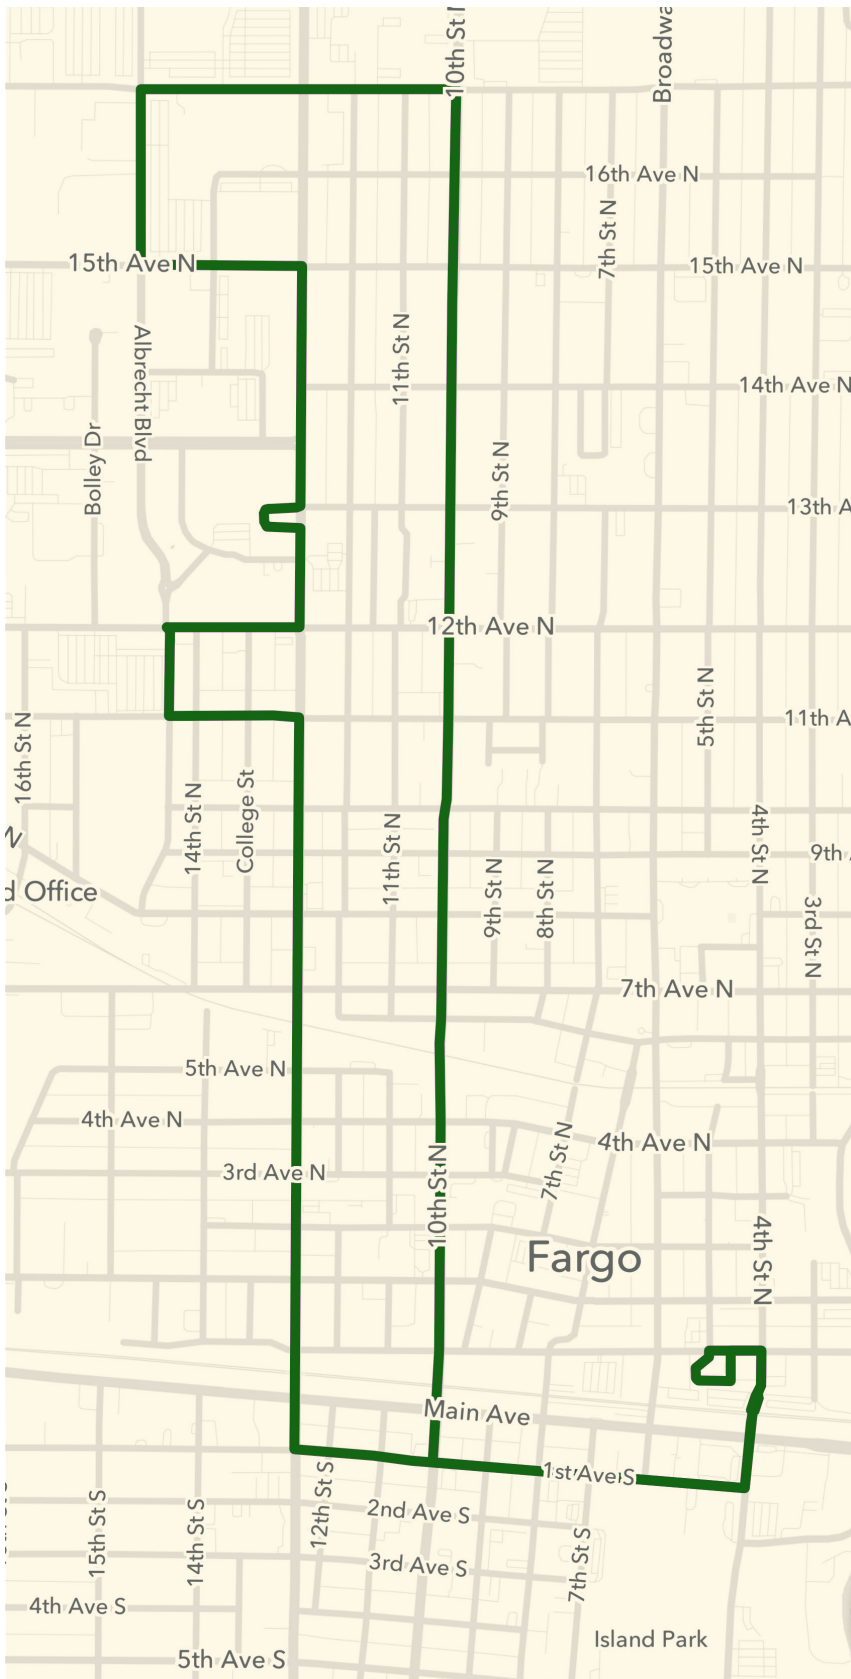

# MATBUS ROUTE BEFORE/AFTER PARADE

**ROUTE | 4-8 P.M.**  
**OCTOBER 8**

- Face coverings required on the bus.
- Running every 10 minutes
- This route will be free and open to the public.
- No designated stops.
- Simply wave to the driver anywhere along the route and the driver will stop for pickup.
- To get off, pull the cord on the bus and the driver will stop at the next safe location.

## POPULAR PICKUP LOCATIONS

**On-campus:** NDSU Transit Hub

**Downtown:** Ground Transportation Center (502 Northern Pacific Ave.)

**NDSU** NORTH DAKOTA  
STATE UNIVERSITY