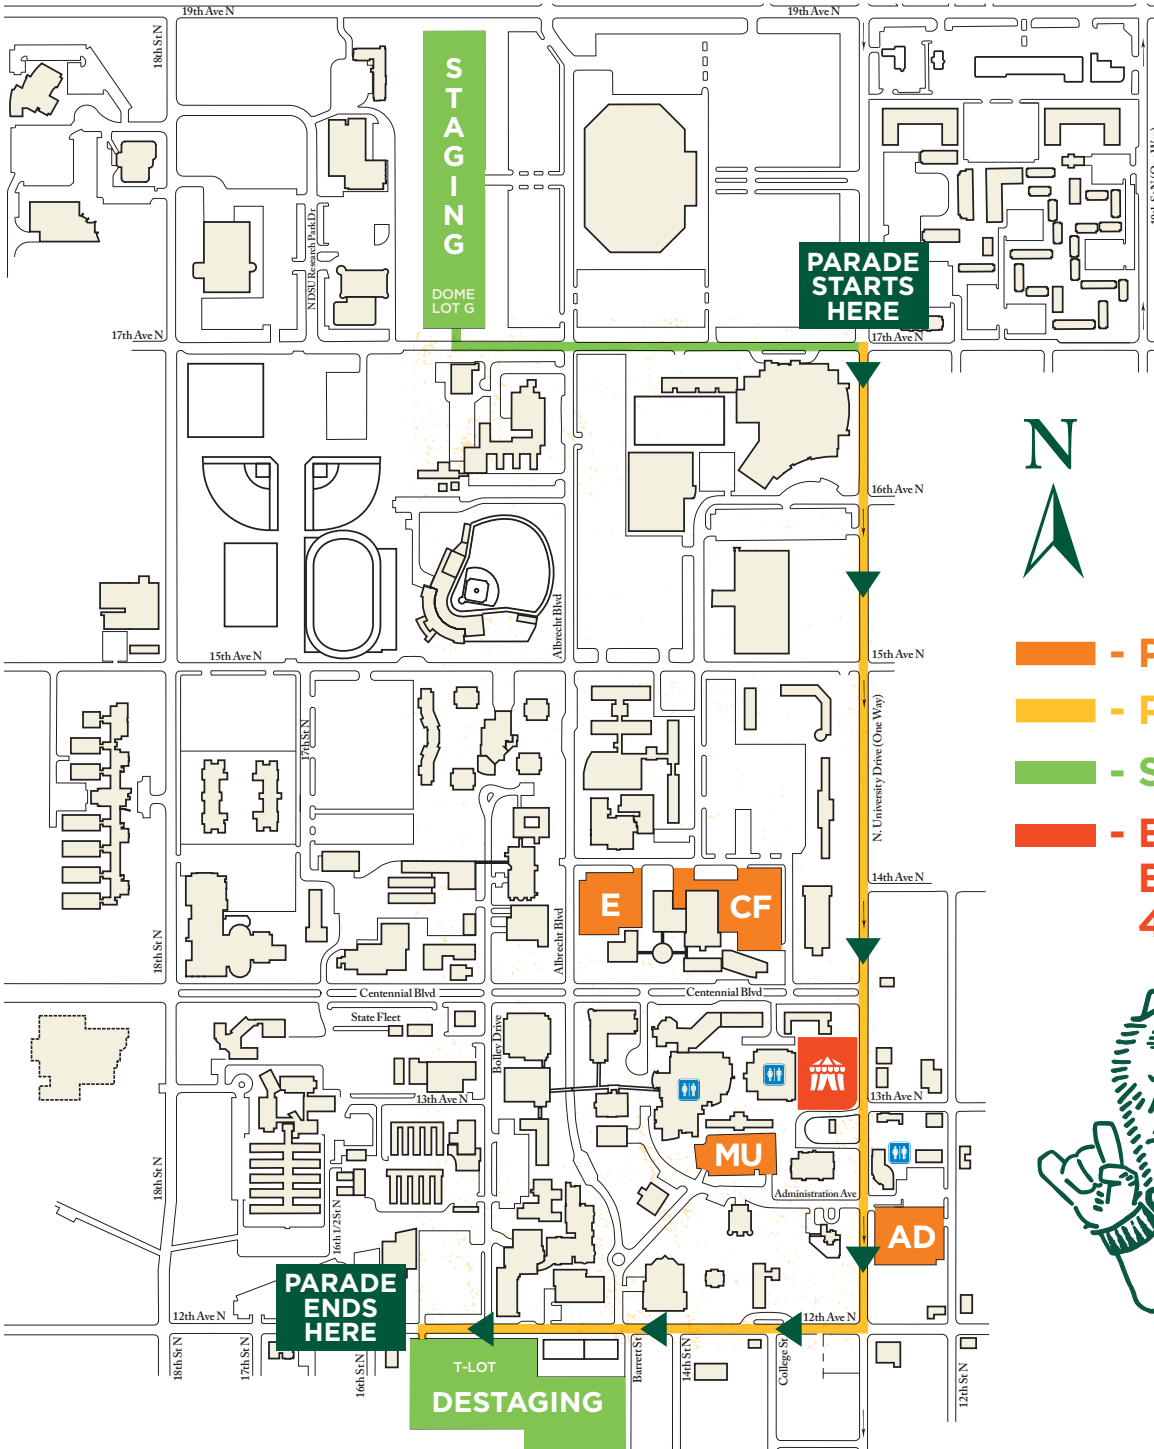

NORTH DAKOTA

HOMECOMING

STATE UNIVERSITY

SEPTEMBER 25-30 2023

PARADE

SEPT. 29 ★ 5:30P.M.

ROUTE BEGINS ON UNIVERSITY AND 17TH AVE. N. HEADING SOUTH BEFORE TURNING WEST ON 12TH AVE.

Parking on campus will be free during the parade. Enter campus from the west and take 18th St. N. and then turn on either Centennial or 15th Ave.

Access from the east will be closed.

-  - Parking
-  - Parade Route
-  - Staging Area
-  - Bison Bash 4:30-8p.m.